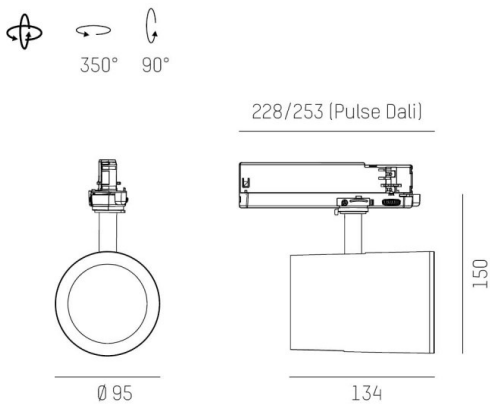

SHOP STAR LEAN

608-00301124905pv2

SHOPSTAR LEAN TRACK TRACK SPOTLIGHT WITH 3 PH ADAPTER made of aluminium, white, similar to RAL 9016,high-efficiently vacuum deposited aluminium reflector without safety glass beam 15°, light output direct, swiveling 350, tilting 90, with converter, max. 700mA, dimmability: Pulse-DALI, adapter/ceiling base white, IP20

DRAWING

LIGHT DISTRIBUTION CURVE

TECHNICAL DETAILS

System perform. [W]	27
Bulb type	LED
Luminous flux [lm]	2790
Current sec. [mA]	700
Colour temp. [K]	3000K
CRI	PREMIUM>90
Optics	aluminium reflector without protection glass
Designer	INHOUSE
Converter	with converter
Light output	direct
Beam angle [°]	15°
Voltage [V]	220-240V 50/60Hz
Material	aluminium
Length [mm]	253
Height [mm]	150
Diameter [mm]	95
IP protection class	IP20
Voltage class	protection cl. II
Net weight [kg]	0,95
Colour lamp	white
RAL	9016
Colour adapter/ceiling base	white
EAN-Number	9010870128286
Lifetime [h]	L80 B10 50 000
Energy efficiency cl.	E
No. of luminaires B16A	50