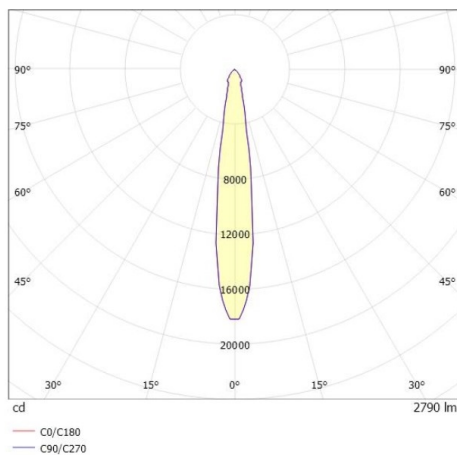

SHOP STAR LEAN

608-00301124905pv2

SHOPSTAR LEAN TRACK TRACK SPOTLIGHT WITH 3 PH ADAPTER made of aluminium, white, similar to RAL 9016,high-efficiently vacuum deposited aluminium reflector without safety glass beam 15°, light output direct, swiveling 350, tilting 90, with converter, max. 700mA, dimmability: Pulse-DALI, adapter/ceiling base white, IP20

DRAWING

LIGHT DISTRIBUTION CURVE

TECHNICAL DETAILS

System perform. [W]	27
Bulb type	LED
Luminous flux [lm]	2790
Current sec. [mA]	700
Colour temp. [K]	3000K
CRI	PREMIUM>90
Optics	aluminium reflector without protection glass
Designer	INHOUSE
Converter	with converter
Light output	direct
Beam angle [°]	15°
Voltage [V]	220-240V 50/60Hz
Material	aluminium
Length [mm]	253
Height [mm]	150
Diameter [mm]	95
IP protection class	IP20
Voltage class	protection cl. II
Net weight [kg]	0,95
Colour lamp	white
RAL	9016
Colour adapter/ceiling base	white
EAN-Number	9010870128286
Lifetime [h]	L80 B10 50 000
Energy efficiency cl.	E
No. of luminaires B16A	50