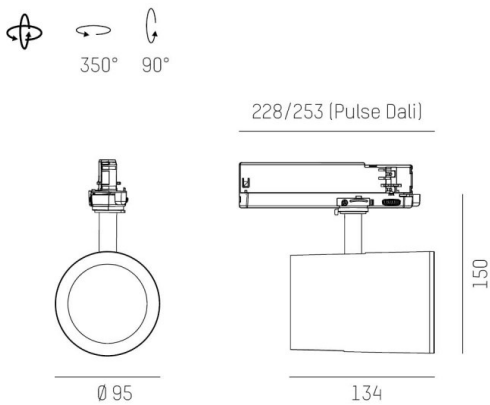

SHOP STAR LEAN

608-003011249060v2

SHOPSTAR LEAN TRACK TRACK SPOTLIGHT WITH 3 PH ADAPTER made of aluminium, black, similar to RAL 9005,high-efficiently vacuum deposited aluminium reflector without safety glass beam 15°, light output direct, swiveling 350, tilting 90, with converter, max. 700mA, dimmability: not dimmable, adapter/ceiling base black, IP20

DRAWING

TECHNICAL DETAILS

System perform. [W]	27
Bulb type	LED
Luminous flux [lm]	2790
Current sec. [mA]	700
Colour temp. [K]	3000K
CRI	PREMIUM>90
Optics	aluminium reflector without protection glass
Designer	INHOUSE
Converter	with converter
Dimming	not dimmable
Light output	direct
Beam angle [°]	15°
Voltage [V]	220-240V 50/60Hz
Material	aluminium
Length [mm]	228
Height [mm]	150
Diameter [mm]	95
IP protection class	IP20
Voltage class	protection cl. II
Net weight [kg]	0,95
Colour lamp	black
RAL	9005
Colour adapter/ceiling base	black
EAN-Number	9010870128316
Lifetime [h]	L80 B10 50 000
Energy efficiency cl.	E
No. of luminaires B16A	50

LIGHT DISTRIBUTION CURVE

The values are rated values. Power and luminous flux are initially subject to a tolerance of +/- 10%. Colour temperature tolerance: +/- 150 K. The values apply to an ambient temperature of 25°C unless otherwise specified.