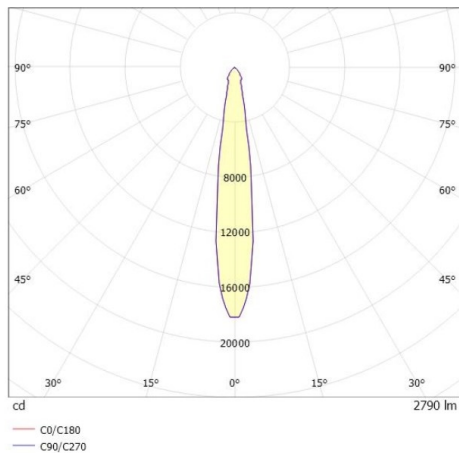

SHOP STAR LEAN

608-003011249060v2

SHOPSTAR LEAN TRACK TRACK SPOTLIGHT WITH 3 PH ADAPTER made of aluminium, black, similar to RAL 9005,high-efficiently vacuum deposited aluminium reflector without safety glass beam 15°, light output direct, swiveling 350, tilting 90, with converter, max. 700mA, dimmability: not dimmable, adapter/ceiling base black, IP20

DRAWING

TECHNICAL DETAILS

System perform. [W]	27
Bulb type	LED
Luminous flux [lm]	2790
Current sec. [mA]	700
Colour temp. [K]	3000K
CRI	PREMIUM>90
Optics	aluminium reflector without protection glass
Designer	INHOUSE
Converter	with converter
Dimming	not dimmable
Light output	direct
Beam angle [°]	15°
Voltage [V]	220-240V 50/60Hz
Material	aluminium
Length [mm]	228
Height [mm]	150
Diameter [mm]	95
IP protection class	IP20
Voltage class	protection cl. II
Net weight [kg]	0,95
Colour lamp	black
RAL	9005
Colour adapter/ceiling base	black
EAN-Number	9010870128316
Lifetime [h]	L80 B10 50 000
Energy efficiency cl.	E
No. of luminaires B16A	50

LIGHT DISTRIBUTION CURVE

The values are rated values. Power and luminous flux are initially subject to a tolerance of +/- 10%. Colour temperature tolerance: +/- 150 K. The values apply to an ambient temperature of 25°C unless otherwise specified.