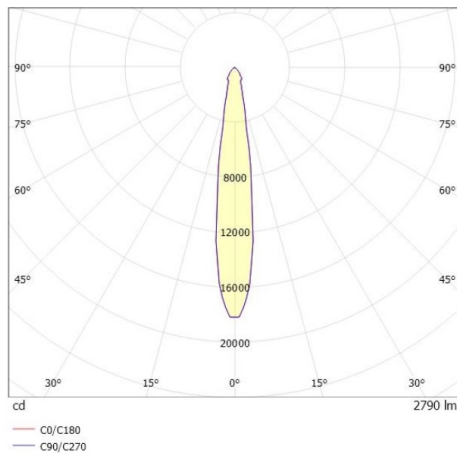

SHOP STAR LEAN

608-00301124906pv2

SHOPSTAR LEAN TRACK TRACK SPOTLIGHT WITH 3 PH ADAPTER made of aluminium, black, similar to RAL 9005,high-efficiently vacuum deposited aluminium reflector without safety glass beam 15°, light output direct, swiveling 350, tilting 90, with converter, max. 700mA, dimmability: Pulse-DALI, adapter/ceiling base black, IP20

DRAWING

LIGHT DISTRIBUTION CURVE

TECHNICAL DETAILS

System perform. [W]	27
Bulb type	LED
Luminous flux [lm]	2790
Current sec. [mA]	700
Colour temp. [K]	3000K
CRI	PREMIUM>90
Optics	aluminium reflector without protection glass
Designer	INHOUSE
Converter	with converter
Light output	direct
Beam angle [°]	15°
Voltage [V]	220-240V 50/60Hz
Material	aluminium
Length [mm]	253
Height [mm]	150
Diameter [mm]	95
IP protection class	IP20
Voltage class	protection cl. II
Net weight [kg]	0,99
Colour lamp	black
RAL	9005
Colour adapter/ceiling base	black
EAN-Number	9010870128309
Lifetime [h]	L80 B10 50 000
Energy efficiency cl.	E
No. of luminaires B16A	50