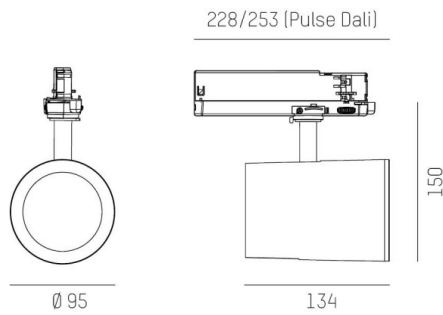

SHOP STAR LEAN

608-00301124906pv2

SHOPSTAR LEAN TRACK TRACK SPOTLIGHT WITH 3 PH ADAPTER made of aluminium, black, similar to RAL 9005,high-efficiently vacuum deposited aluminium reflector without safety glass beam 15°, light output direct, swiveling 350, tilting 90, with converter, max. 700mA, dimmability: Pulse-DALI, adapter/ceiling base black, IP20

DRAWING

LIGHT DISTRIBUTION CURVE

TECHNICAL DETAILS

System perform. [W]	27
Bulb type	LED
Luminous flux [lm]	2790
Current sec. [mA]	700
Colour temp. [K]	3000K
CRI	PREMIUM>90
Optics	aluminium reflector without protection glass
Designer	INHOUSE
Converter	with converter
Light output	direct
Beam angle [°]	15°
Voltage [V]	220-240V 50/60Hz
Material	aluminium
Length [mm]	253
Height [mm]	150
Diameter [mm]	95
IP protection class	IP20
Voltage class	protection cl. II
Net weight [kg]	0,99
Colour lamp	black
RAL	9005
Colour adapter/ceiling base	black
EAN-Number	9010870128309
Lifetime [h]	L80 B10 50 000
Energy efficiency cl.	E
No. of luminaires B16A	50