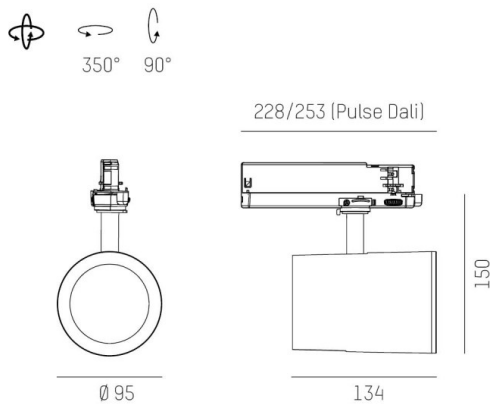

SHOP STAR LEAN

608-003011524050v2

SHOPSTAR LEAN TRACK TRACK SPOTLIGHT WITH 3 PH ADAPTER made of aluminium, white, similar to RAL 9016,high-efficiently vacuum deposited aluminium reflector without safety glass beam 20°, light output direct, swiveling 350, tilting 90, with converter, max. 700mA, dimmability: not dimmable, adapter/ceiling base white, IP20

DRAWING

TECHNICAL DETAILS

System perform. [W]	27
Bulb type	LED
Luminous flux [lm]	3090
Current sec. [mA]	700
Colour temp. [K]	4000K
CRI	>90
Optics	aluminium reflector without protection glass
Designer	INHOUSE
Converter	with converter
Dimming	not dimmable
Light output	direct
Beam angle [°]	20°
Voltage [V]	220-240V 50/60Hz
Material	aluminium
Length [mm]	228
Height [mm]	150
Diameter [mm]	95
IP protection class	IP20
Voltage class	protection cl. II
Net weight [kg]	0,91
Colour lamp	white
RAL	9016
Colour adapter/ceiling base	white
EAN-Number	9010870129313
Lifetime [h]	L80 B10 50 000
Energy efficiency cl.	D
No. of luminaires B16A	50

LIGHT DISTRIBUTION CURVE

The values are rated values. Power and luminous flux are initially subject to a tolerance of +/- 10%. Colour temperature tolerance: +/- 150 K. The values apply to an ambient temperature of 25°C unless otherwise specified.