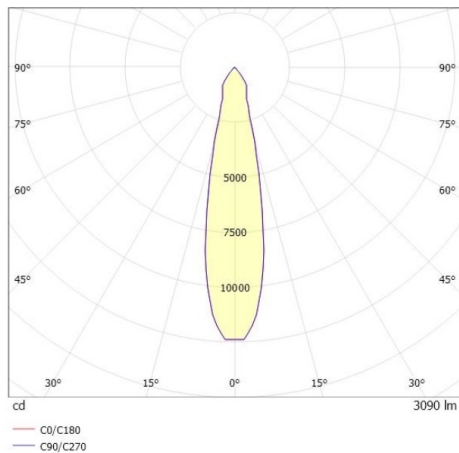

SHOP STAR LEAN

608-003011524050v2

SHOPSTAR LEAN TRACK TRACK SPOTLIGHT WITH 3 PH ADAPTER made of aluminium, white, similar to RAL 9016,high-efficiently vacuum deposited aluminium reflector without safety glass beam 20°, light output direct, swiveling 350, tilting 90, with converter, max. 700mA, dimmability: not dimmable, adapter/ceiling base white, IP20

DRAWING

TECHNICAL DETAILS

System perform. [W]	27
Bulb type	LED
Luminous flux [lm]	3090
Current sec. [mA]	700
Colour temp. [K]	4000K
CRI	>90
Optics	aluminium reflector without protection glass
Designer	INHOUSE
Converter	with converter
Dimming	not dimmable
Light output	direct
Beam angle [°]	20°
Voltage [V]	220-240V 50/60Hz
Material	aluminium
Length [mm]	228
Height [mm]	150
Diameter [mm]	95
IP protection class	IP20
Voltage class	protection cl. II
Net weight [kg]	0,91
Colour lamp	white
RAL	9016
Colour adapter/ceiling base	white
EAN-Number	9010870129313
Lifetime [h]	L80 B10 50 000
Energy efficiency cl.	D
No. of luminaires B16A	50

LIGHT DISTRIBUTION CURVE

The values are rated values. Power and luminous flux are initially subject to a tolerance of +/- 10%. Colour temperature tolerance: +/- 150 K. The values apply to an ambient temperature of 25°C unless otherwise specified.