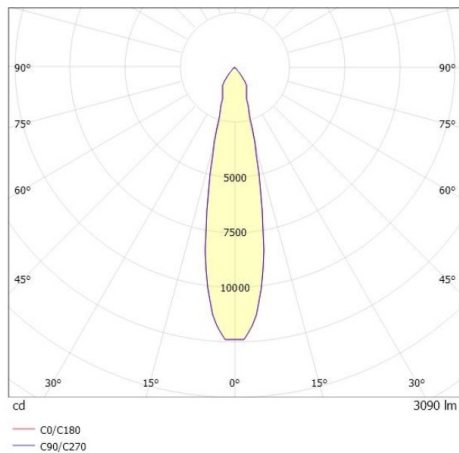

DRAWING

350° 90°

228/253 (Pulse Dalí)

LIGHT DISTRIBUTION CURVE

TECHNICAL DETAILS

System perform. [W]	27
Bulb type	LED
Luminous flux [lm]	3090
Current sec. [mA]	700
Colour temp. [K]	4000K
CRI	>90
Optics	aluminium reflector without protection glass
Designer	INHOUSE
Converter	with converter
Light output	direct
Beam angle [°]	20°
Voltage [V]	220-240V 50/60Hz
Material	aluminium
Length [mm]	253
Height [mm]	150
Diameter [mm]	95
IP protection class	IP20
Voltage class	protection cl. II
Net weight [kg]	0,95
Colour lamp	white
RAL	9016
Colour adapter/ceiling base	white
EAN-Number	9010870129306
Lifetime [h]	L80 B10 50 000
Energy efficiency cl.	D
No. of luminaires B16A	50