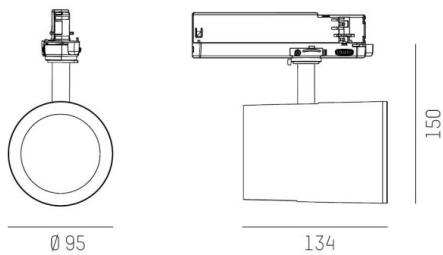

SHOP STAR LEAN

608-00301152405pv2

SHOPSTAR LEAN TRACK TRACK SPOTLIGHT WITH 3 PH ADAPTER made of aluminium, white, similar to RAL 9016,high-efficiently vacuum deposited aluminium reflector without safety glass beam 20°, light output direct, swiveling 350, tilting 90, with converter, max. 700mA, dimmability: Pulse-DALI, adapter/ceiling base white, IP20

DRAWING

350° 90°

228/253 (Pulse Dalí)

LIGHT DISTRIBUTION CURVE

TECHNICAL DETAILS

System perform. [W]	27
Bulb type	LED
Luminous flux [lm]	3090
Current sec. [mA]	700
Colour temp. [K]	4000K
CRI	>90
Optics	aluminium reflector without protection glass
Designer	INHOUSE
Converter	with converter
Light output	direct
Beam angle [°]	20°
Voltage [V]	220-240V 50/60Hz
Material	aluminium
Length [mm]	253
Height [mm]	150
Diameter [mm]	95
IP protection class	IP20
Voltage class	protection cl. II
Net weight [kg]	0,95
Colour lamp	white
RAL	9016
Colour adapter/ceiling base	white
EAN-Number	9010870129306
Lifetime [h]	L80 B10 50 000
Energy efficiency cl.	D
No. of luminaires B16A	50