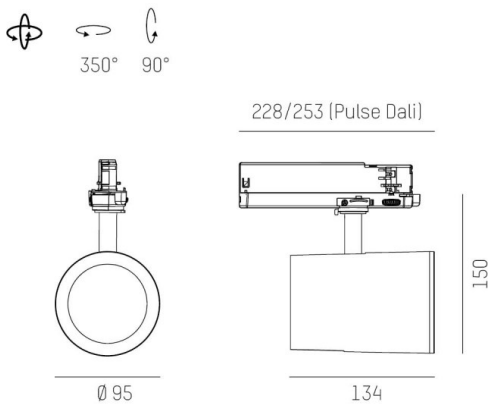

SHOP STAR LEAN

608-00301154304pv2

SHOPSTAR LEAN TRACK TRACK SPOTLIGHT WITH 3 PH ADAPTER made of aluminium, grey, similar to RAL 9006, high-efficiently vacuum deposited aluminium reflector without safety glass beam 20°, light output direct, swiveling 350, tilting 90, with converter, max. 700mA, dimmability: Pulse-DALI, adapter/ceiling base grey, IP20

DRAWING

TECHNICAL DETAILS

System perform. [W]	27
Bulb type	LED
Luminous flux [lm]	2970
Current sec. [mA]	700
Colour temp. [K]	2700K
CRI	PREMIUM>90
Optics	aluminium reflector without protection glass
Designer	INHOUSE
Converter	with converter
Light output	direct
Beam angle [°]	20°
Voltage [V]	220-240V 50/60Hz
Material	aluminium
Length [mm]	253
Height [mm]	150
Diameter [mm]	95
IP protection class	IP20
Voltage class	protection cl. II
Net weight [kg]	0,95
Colour lamp	grey
RAL	9006
Colour adapter/ceiling base	grey
EAN-Number	9010870130234
Lifetime [h]	L80 B10 50 000
Energy efficiency cl.	E
No. of luminaires B16A	50

LIGHT DISTRIBUTION CURVE

The values are rated values. Power and luminous flux are initially subject to a tolerance of +/- 10%. Colour temperature tolerance: +/- 150 K. The values apply to an ambient temperature of 25°C unless otherwise specified.