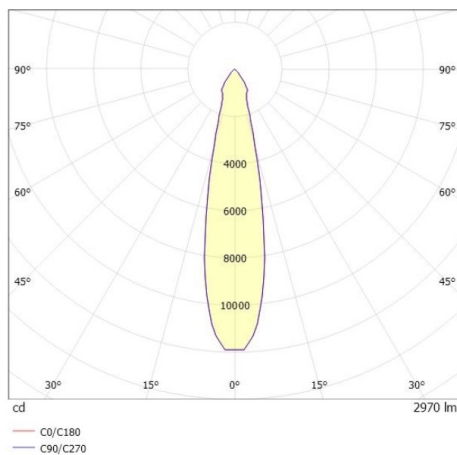

SHOP STAR LEAN

608-00301154304pv2

SHOPSTAR LEAN TRACK TRACK SPOTLIGHT WITH 3 PH ADAPTER made of aluminium, grey, similar to RAL 9006, high-efficiently vacuum deposited aluminium reflector without safety glass beam 20°, light output direct, swiveling 350, tilting 90, with converter, max. 700mA, dimmability: Pulse-DALI, adapter/ceiling base grey, IP20

DRAWING

TECHNICAL DETAILS

System perform. [W]	27
Bulb type	LED
Luminous flux [lm]	2970
Current sec. [mA]	700
Colour temp. [K]	2700K
CRI	PREMIUM>90
Optics	aluminium reflector without protection glass
Designer	INHOUSE
Converter	with converter
Light output	direct
Beam angle [°]	20°
Voltage [V]	220-240V 50/60Hz
Material	aluminium
Length [mm]	253
Height [mm]	150
Diameter [mm]	95
IP protection class	IP20
Voltage class	protection cl. II
Net weight [kg]	0,95
Colour lamp	grey
RAL	9006
Colour adapter/ceiling base	grey
EAN-Number	9010870130234
Lifetime [h]	L80 B10 50 000
Energy efficiency cl.	E
No. of luminaires B16A	50

LIGHT DISTRIBUTION CURVE

The values are rated values. Power and luminous flux are initially subject to a tolerance of +/- 10%. Colour temperature tolerance: +/- 150 K. The values apply to an ambient temperature of 25°C unless otherwise specified.