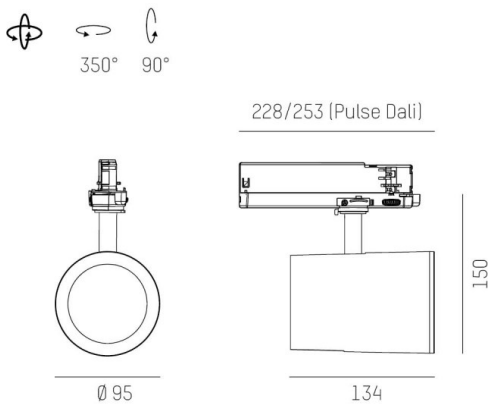

SHOP STAR LEAN

608-003011543050v2

SHOPSTAR LEAN TRACK TRACK SPOTLIGHT WITH 3 PH ADAPTER made of aluminium, white, similar to RAL 9016,high-efficiently vacuum deposited aluminium reflector without safety glass beam 20°, light output direct, swiveling 350, tilting 90, with converter, max. 700mA, dimmability: not dimmable, adapter/ceiling base white, IP20

DRAWING

TECHNICAL DETAILS

System perform. [W]	27
Bulb type	LED
Luminous flux [lm]	2970
Current sec. [mA]	700
Colour temp. [K]	2700K
CRI	PREMIUM>90
Optics	aluminium reflector without protection glass
Designer	INHOUSE
Converter	with converter
Dimming	not dimmable
Light output	direct
Beam angle [°]	20°
Voltage [V]	220-240V 50/60Hz
Material	aluminium
Length [mm]	228
Height [mm]	150
Diameter [mm]	95
IP protection class	IP20
Voltage class	protection cl. II
Net weight [kg]	0,91
Colour lamp	white
RAL	9016
Colour adapter/ceiling base	white
EAN-Number	9010870130265
Lifetime [h]	L80 B10 50 000
Energy efficiency cl.	E
No. of luminaires B16A	50

LIGHT DISTRIBUTION CURVE

The values are rated values. Power and luminous flux are initially subject to a tolerance of +/- 10%. Colour temperature tolerance: +/- 150 K. The values apply to an ambient temperature of 25°C unless otherwise specified.