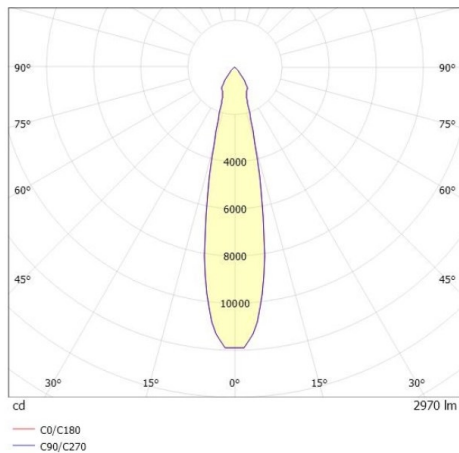

SHOP STAR LEAN

608-003011543050v2

SHOPSTAR LEAN TRACK TRACK SPOTLIGHT WITH 3 PH ADAPTER made of aluminium, white, similar to RAL 9016,high-efficiently vacuum deposited aluminium reflector without safety glass beam 20°, light output direct, swiveling 350, tilting 90, with converter, max. 700mA, dimmability: not dimmable, adapter/ceiling base white, IP20

DRAWING

TECHNICAL DETAILS

System perform. [W]	27
Bulb type	LED
Luminous flux [lm]	2970
Current sec. [mA]	700
Colour temp. [K]	2700K
CRI	PREMIUM>90
Optics	aluminium reflector without protection glass
Designer	INHOUSE
Converter	with converter
Dimming	not dimmable
Light output	direct
Beam angle [°]	20°
Voltage [V]	220-240V 50/60Hz
Material	aluminium
Length [mm]	228
Height [mm]	150
Diameter [mm]	95
IP protection class	IP20
Voltage class	protection cl. II
Net weight [kg]	0,91
Colour lamp	white
RAL	9016
Colour adapter/ceiling base	white
EAN-Number	9010870130265
Lifetime [h]	L80 B10 50 000
Energy efficiency cl.	E
No. of luminaires B16A	50

LIGHT DISTRIBUTION CURVE

The values are rated values. Power and luminous flux are initially subject to a tolerance of +/- 10%. Colour temperature tolerance: +/- 150 K. The values apply to an ambient temperature of 25°C unless otherwise specified.