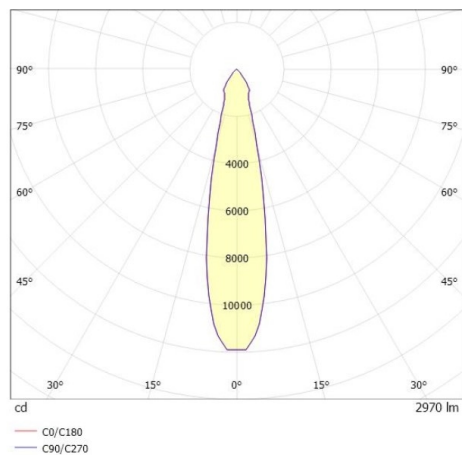

SHOP STAR LEAN

608-00301154305pv2

SHOPSTAR LEAN TRACK TRACK SPOTLIGHT WITH 3 PH ADAPTER made of aluminium, white, similar to RAL 9016,high-efficiently vacuum deposited aluminium reflector without safety glass beam 20°, light output direct, swiveling 350, tilting 90, with converter, max. 700mA, dimmability: Pulse-DALI, adapter/ceiling base white, IP20

DRAWING

LIGHT DISTRIBUTION CURVE

TECHNICAL DETAILS

System perform. [W]	27
Bulb type	LED
Luminous flux [lm]	2970
Current sec. [mA]	700
Colour temp. [K]	2700K
CRI	PREMIUM>90
Optics	aluminium reflector without protection glass
Designer	INHOUSE
Converter	with converter
Light output	direct
Beam angle [°]	20°
Voltage [V]	220-240V 50/60Hz
Material	aluminium
Length [mm]	253
Height [mm]	150
Diameter [mm]	95
IP protection class	IP20
Voltage class	protection cl. II
Net weight [kg]	0,95
Colour lamp	white
RAL	9016
Colour adapter/ceiling base	white
EAN-Number	9010870130258
Lifetime [h]	L80 B10 50 000
Energy efficiency cl.	E
No. of luminaires B16A	50

The values are rated values. Power and luminous flux are initially subject to a tolerance of +/- 10%. Colour temperature tolerance: +/- 150 K. The values apply to an ambient temperature of 25°C unless otherwise specified.