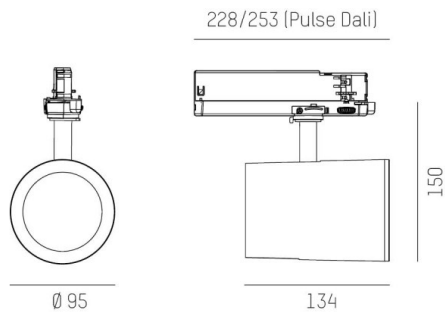

SHOP STAR LEAN

608-003011543060v2

SHOPSTAR LEAN TRACK TRACK SPOTLIGHT WITH 3 PH ADAPTER made of aluminium, black, similar to RAL 9005, high-efficiently vacuum deposited aluminium reflector without safety glass beam 20°, light output direct, swiveling 350, tilting 90, with converter, max. 700mA, dimmability: not dimmable, adapter/ceiling base black, IP20

DRAWING

TECHNICAL DETAILS

System perform. [W]	27
Bulb type	LED
Luminous flux [lm]	2970
Current sec. [mA]	700
Colour temp. [K]	2700K
CRI	PREMIUM>90
Optics	aluminium reflector without protection glass
Designer	INHOUSE
Converter	with converter
Dimming	not dimmable
Light output	direct
Beam angle [°]	20°
Voltage [V]	220-240V 50/60Hz
Material	aluminium
Length [mm]	228
Height [mm]	150
Diameter [mm]	95
IP protection class	IP20
Voltage class	protection cl. II
Net weight [kg]	0,95
Colour lamp	black
RAL	9005
Colour adapter/ceiling base	black
EAN-Number	9010870130289
Lifetime [h]	L80 B10 50 000
Energy efficiency cl.	E
No. of luminaires B16A	50

LIGHT DISTRIBUTION CURVE

The values are rated values. Power and luminous flux are initially subject to a tolerance of +/- 10%. Colour temperature tolerance: +/- 150 K. The values apply to an ambient temperature of 25°C unless otherwise specified.