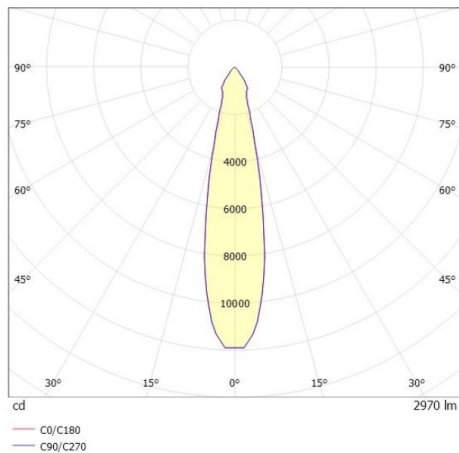

SHOP STAR LEAN

608-003011543060v2

SHOPSTAR LEAN TRACK TRACK SPOTLIGHT WITH 3 PH ADAPTER made of aluminium, black, similar to RAL 9005, high-efficiently vacuum deposited aluminium reflector without safety glass beam 20°, light output direct, swiveling 350, tilting 90, with converter, max. 700mA, dimmability: not dimmable, adapter/ceiling base black, IP20

DRAWING

TECHNICAL DETAILS

System perform. [W]	27
Bulb type	LED
Luminous flux [lm]	2970
Current sec. [mA]	700
Colour temp. [K]	2700K
CRI	PREMIUM>90
Optics	aluminium reflector without protection glass
Designer	INHOUSE
Converter	with converter
Dimming	not dimmable
Light output	direct
Beam angle [°]	20°
Voltage [V]	220-240V 50/60Hz
Material	aluminium
Length [mm]	228
Height [mm]	150
Diameter [mm]	95
IP protection class	IP20
Voltage class	protection cl. II
Net weight [kg]	0,95
Colour lamp	black
RAL	9005
Colour adapter/ceiling base	black
EAN-Number	9010870130289
Lifetime [h]	L80 B10 50 000
Energy efficiency cl.	E
No. of luminaires B16A	50

LIGHT DISTRIBUTION CURVE

The values are rated values. Power and luminous flux are initially subject to a tolerance of +/- 10%. Colour temperature tolerance: +/- 150 K. The values apply to an ambient temperature of 25°C unless otherwise specified.