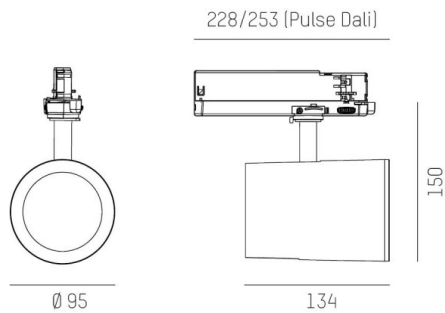

SHOP STAR LEAN

608-00301154306pv2

SHOPSTAR LEAN TRACK TRACK SPOTLIGHT WITH 3 PH ADAPTER made of aluminium, black, similar to RAL 9005, high-efficiently vacuum deposited aluminium reflector without safety glass beam 20°, light output direct, swiveling 350, tilting 90, with converter, max. 700mA, dimmability: Pulse-DALI, adapter/ceiling base black, IP20

DRAWING

LIGHT DISTRIBUTION CURVE

TECHNICAL DETAILS

System perform. [W]	27
Bulb type	LED
Luminous flux [lm]	2970
Current sec. [mA]	700
Colour temp. [K]	2700K
CRI	PREMIUM>90
Optics	aluminium reflector without protection glass
Designer	INHOUSE
Converter	with converter
Light output	direct
Beam angle [°]	20°
Voltage [V]	220-240V 50/60Hz
Material	aluminium
Length [mm]	253
Height [mm]	150
Diameter [mm]	95
IP protection class	IP20
Voltage class	protection cl. II
Net weight [kg]	0,99
Colour lamp	black
RAL	9005
Colour adapter/ceiling base	black
EAN-Number	9010870130272
Lifetime [h]	L80 B10 50 000
Energy efficiency cl.	E
No. of luminaires B16A	50