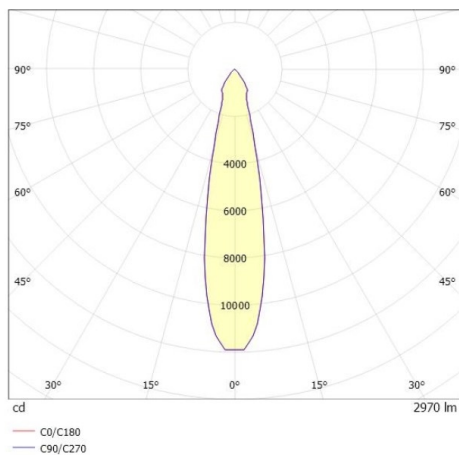

SHOP STAR LEAN

608-00301154306pv2

SHOPSTAR LEAN TRACK TRACK SPOTLIGHT WITH 3 PH ADAPTER made of aluminium, black, similar to RAL 9005, high-efficiently vacuum deposited aluminium reflector without safety glass beam 20°, light output direct, swiveling 350, tilting 90, with converter, max. 700mA, dimmability: Pulse-DALI, adapter/ceiling base black, IP20

DRAWING

LIGHT DISTRIBUTION CURVE

TECHNICAL DETAILS

System perform. [W]	27
Bulb type	LED
Luminous flux [lm]	2970
Current sec. [mA]	700
Colour temp. [K]	2700K
CRI	PREMIUM>90
Optics	aluminium reflector without protection glass
Designer	INHOUSE
Converter	with converter
Light output	direct
Beam angle [°]	20°
Voltage [V]	220-240V 50/60Hz
Material	aluminium
Length [mm]	253
Height [mm]	150
Diameter [mm]	95
IP protection class	IP20
Voltage class	protection cl. II
Net weight [kg]	0,99
Colour lamp	black
RAL	9005
Colour adapter/ceiling base	black
EAN-Number	9010870130272
Lifetime [h]	L80 B10 50 000
Energy efficiency cl.	E
No. of luminaires B16A	50

The values are rated values. Power and luminous flux are initially subject to a tolerance of +/- 10%. Colour temperature tolerance: +/- 150 K. The values apply to an ambient temperature of 25°C unless otherwise specified.