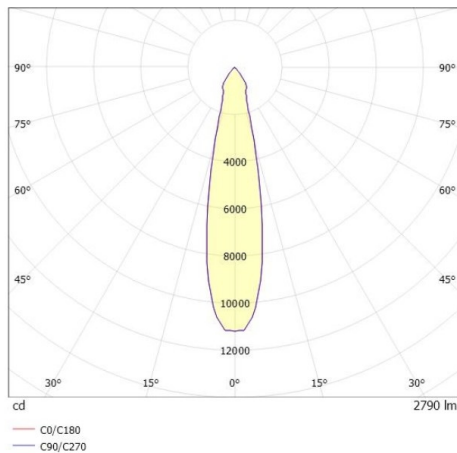

SHOP STAR LEAN

608-003011549040v2

SHOPSTAR LEAN TRACK TRACK SPOTLIGHT WITH 3 PH ADAPTER made of aluminium, grey, similar to RAL 9006, high-efficiently vacuum deposited aluminium reflector without safety glass beam 20°, light output direct, swiveling 350, tilting 90, with converter, max. 700mA, dimmability: not dimmable, adapter/ceiling base grey, IP20

DRAWING

TECHNICAL DETAILS

| | |
|-----------------------------|--|
| System perform. [W] | 27 |
| Bulb type | LED |
| Luminous flux [lm] | 2790 |
| Current sec. [mA] | 700 |
| Colour temp. [K] | 3000K |
| CRI | PREMIUM>90 |
| Optics | aluminium reflector without protection glass |
| Designer | INHOUSE |
| Converter | with converter |
| Dimming | not dimmable |
| Light output | direct |
| Beam angle [°] | 20° |
| Voltage [V] | 220-240V 50/60Hz |
| Material | aluminium |
| Length [mm] | 228 |
| Height [mm] | 150 |
| Diameter [mm] | 95 |
| IP protection class | IP20 |
| Voltage class | protection cl. II |
| Net weight [kg] | 0,91 |
| Colour lamp | grey |
| RAL | 9006 |
| Colour adapter/ceiling base | grey |
| EAN-Number | 9010870128330 |
| Lifetime [h] | L80 B10 50 000 |
| Energy efficiency cl. | E |
| No. of luminaires B16A | 36 |

LIGHT DISTRIBUTION CURVE

The values are rated values. Power and luminous flux are initially subject to a tolerance of +/- 10%. Colour temperature tolerance: +/- 150 K. The values apply to an ambient temperature of 25°C unless otherwise specified.