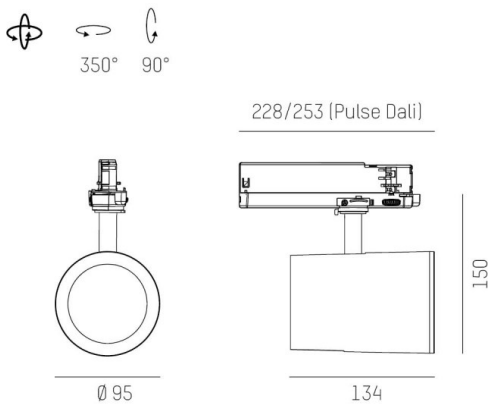

SHOP STAR LEAN

608-003011549040v2

SHOPSTAR LEAN TRACK TRACK SPOTLIGHT WITH 3 PH ADAPTER made of aluminium, grey, similar to RAL 9006, high-efficiently vacuum deposited aluminium reflector without safety glass beam 20°, light output direct, swiveling 350, tilting 90, with converter, max. 700mA, dimmability: not dimmable, adapter/ceiling base grey, IP20

DRAWING

TECHNICAL DETAILS

| | |
|-----------------------------|--|
| System perform. [W] | 27 |
| Bulb type | LED |
| Luminous flux [lm] | 2790 |
| Current sec. [mA] | 700 |
| Colour temp. [K] | 3000K |
| CRI | PREMIUM>90 |
| Optics | aluminium reflector without protection glass |
| Designer | INHOUSE |
| Converter | with converter |
| Dimming | not dimmable |
| Light output | direct |
| Beam angle [°] | 20° |
| Voltage [V] | 220-240V 50/60Hz |
| Material | aluminium |
| Length [mm] | 228 |
| Height [mm] | 150 |
| Diameter [mm] | 95 |
| IP protection class | IP20 |
| Voltage class | protection cl. II |
| Net weight [kg] | 0,91 |
| Colour lamp | grey |
| RAL | 9006 |
| Colour adapter/ceiling base | grey |
| EAN-Number | 9010870128330 |
| Lifetime [h] | L80 B10 50 000 |
| Energy efficiency cl. | E |
| No. of luminaires B16A | 36 |

LIGHT DISTRIBUTION CURVE

The values are rated values. Power and luminous flux are initially subject to a tolerance of +/- 10%. Colour temperature tolerance: +/- 150 K. The values apply to an ambient temperature of 25°C unless otherwise specified.