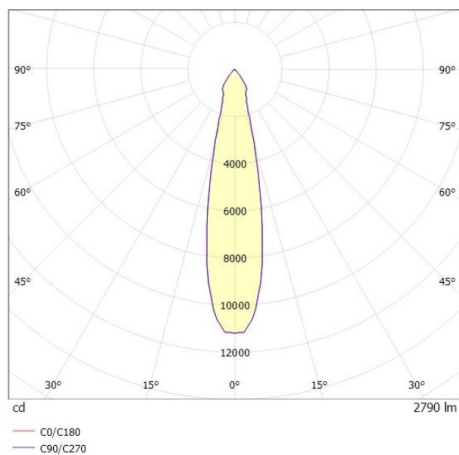

SHOP STAR LEAN

608-00301154904pv2

SHOPSTAR LEAN TRACK TRACK SPOTLIGHT WITH 3 PH ADAPTER made of aluminium, grey, similar to RAL 9006, high-efficiently vacuum deposited aluminium reflector without safety glass beam 20°, light output direct, swiveling 350, tilting 90, with converter, max. 700mA, dimmability: Pulse-DALI, adapter/ceiling base grey, IP20

DRAWING

TECHNICAL DETAILS

System perform. [W]	27
Bulb type	LED
Luminous flux [lm]	2790
Current sec. [mA]	700
Colour temp. [K]	3000K
CRI	PREMIUM>90
Optics	aluminium reflector without protection glass
Designer	INHOUSE
Converter	with converter
Light output	direct
Beam angle [°]	20°
Voltage [V]	220-240V 50/60Hz
Material	aluminium
Length [mm]	253
Height [mm]	150
Diameter [mm]	95
IP protection class	IP20
Voltage class	protection cl. II
Net weight [kg]	0,95
Colour lamp	grey
RAL	9006
Colour adapter/ceiling base	grey
EAN-Number	9010870128323
Lifetime [h]	L80 B10 50 000
Energy efficiency cl.	E
No. of luminaires B16A	50

LIGHT DISTRIBUTION CURVE

The values are rated values. Power and luminous flux are initially subject to a tolerance of +/- 10%. Colour temperature tolerance: +/- 150 K. The values apply to an ambient temperature of 25°C unless otherwise specified.