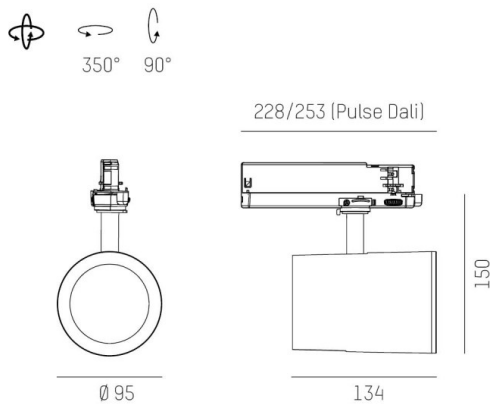

SHOP STAR LEAN

608-00301154904pv2

SHOPSTAR LEAN TRACK TRACK SPOTLIGHT WITH 3 PH ADAPTER made of aluminium, grey, similar to RAL 9006, high-efficiently vacuum deposited aluminium reflector without safety glass beam 20°, light output direct, swiveling 350, tilting 90, with converter, max. 700mA, dimmability: Pulse-DALI, adapter/ceiling base grey, IP20

DRAWING

TECHNICAL DETAILS

System perform. [W]	27
Bulb type	LED
Luminous flux [lm]	2790
Current sec. [mA]	700
Colour temp. [K]	3000K
CRI	PREMIUM>90
Optics	aluminium reflector without protection glass
Designer	INHOUSE
Converter	with converter
Light output	direct
Beam angle [°]	20°
Voltage [V]	220-240V 50/60Hz
Material	aluminium
Length [mm]	253
Height [mm]	150
Diameter [mm]	95
IP protection class	IP20
Voltage class	protection cl. II
Net weight [kg]	0,95
Colour lamp	grey
RAL	9006
Colour adapter/ceiling base	grey
EAN-Number	9010870128323
Lifetime [h]	L80 B10 50 000
Energy efficiency cl.	E
No. of luminaires B16A	50

LIGHT DISTRIBUTION CURVE

The values are rated values. Power and luminous flux are initially subject to a tolerance of +/- 10%. Colour temperature tolerance: +/- 150 K. The values apply to an ambient temperature of 25°C unless otherwise specified.