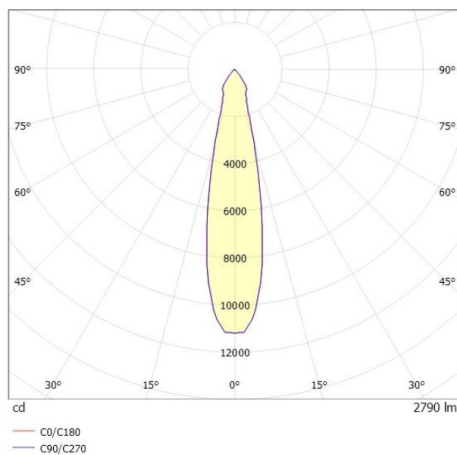

SHOP STAR LEAN

608-00301154905pv2

SHOPSTAR LEAN TRACK TRACK SPOTLIGHT WITH 3 PH ADAPTER made of aluminium, white, similar to RAL 9016,high-efficiently vacuum deposited aluminium reflector without safety glass beam 20°, light output direct, swiveling 350, tilting 90, with converter, max. 700mA, dimmability: Pulse-DALI, adapter/ceiling base white, IP20

DRAWING

LIGHT DISTRIBUTION CURVE

TECHNICAL DETAILS

System perform. [W]	27
Bulb type	LED
Luminous flux [lm]	2790
Current sec. [mA]	700
Colour temp. [K]	3000K
CRI	PREMIUM>90
Optics	aluminium reflector without protection glass
Designer	INHOUSE
Converter	with converter
Light output	direct
Beam angle [°]	20°
Voltage [V]	220-240V 50/60Hz
Material	aluminium
Length [mm]	253
Height [mm]	150
Diameter [mm]	95
IP protection class	IP20
Voltage class	protection cl. II
Net weight [kg]	0,95
Colour lamp	white
RAL	9016
Colour adapter/ceiling base	white
EAN-Number	9010870128347
Lifetime [h]	L80 B10 50 000
Energy efficiency cl.	E
No. of luminaires B16A	50

The values are rated values. Power and luminous flux are initially subject to a tolerance of +/- 10%. Colour temperature tolerance: +/- 150 K. The values apply to an ambient temperature of 25°C unless otherwise specified.