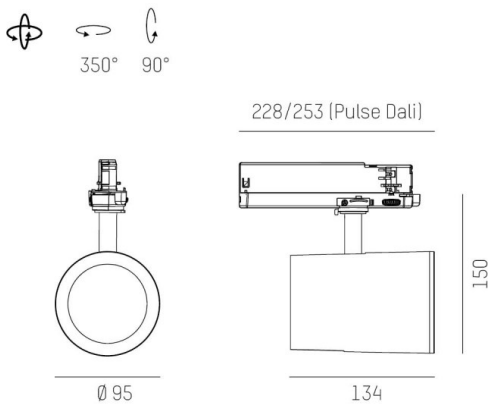

SHOP STAR LEAN

608-00301154905pv2

SHOPSTAR LEAN TRACK TRACK SPOTLIGHT WITH 3 PH ADAPTER made of aluminium, white, similar to RAL 9016,high-efficiently vacuum deposited aluminium reflector without safety glass beam 20°, light output direct, swiveling 350, tilting 90, with converter, max. 700mA, dimmability: Pulse-DALI, adapter/ceiling base white, IP20

DRAWING

LIGHT DISTRIBUTION CURVE

TECHNICAL DETAILS

System perform. [W]	27
Bulb type	LED
Luminous flux [lm]	2790
Current sec. [mA]	700
Colour temp. [K]	3000K
CRI	PREMIUM>90
Optics	aluminium reflector without protection glass
Designer	INHOUSE
Converter	with converter
Light output	direct
Beam angle [°]	20°
Voltage [V]	220-240V 50/60Hz
Material	aluminium
Length [mm]	253
Height [mm]	150
Diameter [mm]	95
IP protection class	IP20
Voltage class	protection cl. II
Net weight [kg]	0,95
Colour lamp	white
RAL	9016
Colour adapter/ceiling base	white
EAN-Number	9010870128347
Lifetime [h]	L80 B10 50 000
Energy efficiency cl.	E
No. of luminaires B16A	50