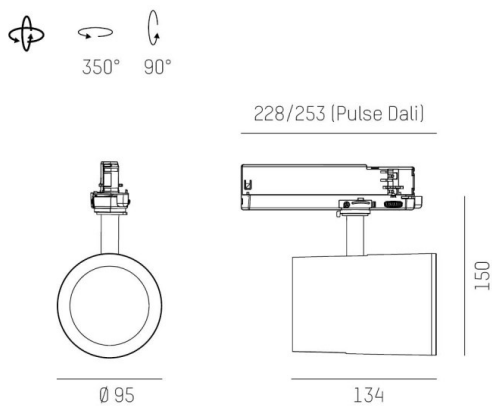

SHOP STAR LEAN

608-003011549060v2

SHOPSTAR LEAN TRACK TRACK SPOTLIGHT WITH 3 PH ADAPTER made of aluminium, black, similar to RAL 9005, high-efficiently vacuum deposited aluminium reflector without safety glass beam 20°, light output direct, swiveling 350, tilting 90, with converter, max. 700mA, dimmability: not dimmable, adapter/ceiling base black, IP20

DRAWING

TECHNICAL DETAILS

System perform. [W]	27
Bulb type	LED
Luminous flux [lm]	2790
Current sec. [mA]	700
Colour temp. [K]	3000K
CRI	PREMIUM>90
Optics	aluminium reflector without protection glass
Designer	INHOUSE
Converter	with converter
Dimming	not dimmable
Light output	direct
Beam angle [°]	20°
Voltage [V]	220-240V 50/60Hz
Material	aluminium
Length [mm]	228
Height [mm]	150
Diameter [mm]	95
IP protection class	IP20
Voltage class	protection cl. II
Net weight [kg]	0,95
Colour lamp	black
RAL	9005
Colour adapter/ceiling base	black
EAN-Number	9010870128378
Lifetime [h]	L80 B10 50 000
Energy efficiency cl.	E
No. of luminaires B16A	50

LIGHT DISTRIBUTION CURVE

The values are rated values. Power and luminous flux are initially subject to a tolerance of +/- 10%. Colour temperature tolerance: +/- 150 K. The values apply to an ambient temperature of 25°C unless otherwise specified.