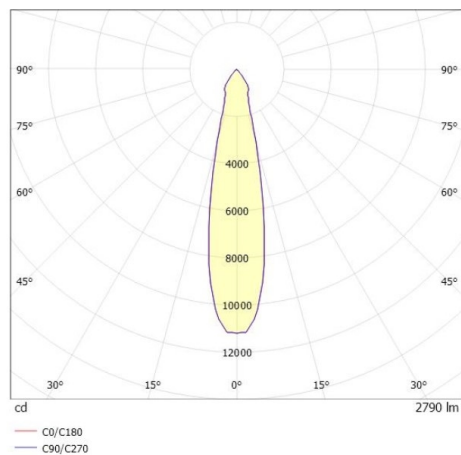

SHOP STAR LEAN

608-003011549060v2

SHOPSTAR LEAN TRACK TRACK SPOTLIGHT WITH 3 PH ADAPTER made of aluminium, black, similar to RAL 9005, high-efficiently vacuum deposited aluminium reflector without safety glass beam 20°, light output direct, swiveling 350, tilting 90, with converter, max. 700mA, dimmability: not dimmable, adapter/ceiling base black, IP20

DRAWING

TECHNICAL DETAILS

System perform. [W]	27
Bulb type	LED
Luminous flux [lm]	2790
Current sec. [mA]	700
Colour temp. [K]	3000K
CRI	PREMIUM>90
Optics	aluminium reflector without protection glass
Designer	INHOUSE
Converter	with converter
Dimming	not dimmable
Light output	direct
Beam angle [°]	20°
Voltage [V]	220-240V 50/60Hz
Material	aluminium
Length [mm]	228
Height [mm]	150
Diameter [mm]	95
IP protection class	IP20
Voltage class	protection cl. II
Net weight [kg]	0,95
Colour lamp	black
RAL	9005
Colour adapter/ceiling base	black
EAN-Number	9010870128378
Lifetime [h]	L80 B10 50 000
Energy efficiency cl.	E
No. of luminaires B16A	50

LIGHT DISTRIBUTION CURVE

The values are rated values. Power and luminous flux are initially subject to a tolerance of +/- 10%. Colour temperature tolerance: +/- 150 K. The values apply to an ambient temperature of 25°C unless otherwise specified.