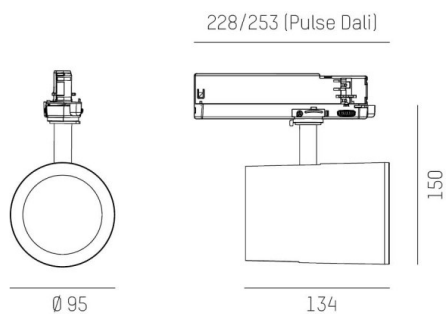

SHOP STAR LEAN

608-00301154906pv2

SHOPSTAR LEAN TRACK TRACK SPOTLIGHT WITH 3 PH ADAPTER made of aluminium, black, similar to RAL 9005, high-efficiently vacuum deposited aluminium reflector without safety glass beam 20°, light output direct, swiveling 350, tilting 90, with converter, max. 700mA, dimmability: Pulse-DALI, adapter/ceiling base black, IP20

DRAWING

LIGHT DISTRIBUTION CURVE

TECHNICAL DETAILS

System perform. [W]	27
Bulb type	LED
Luminous flux [lm]	2790
Current sec. [mA]	700
Colour temp. [K]	3000K
CRI	PREMIUM>90
Optics	aluminium reflector without protection glass
Designer	INHOUSE
Converter	with converter
Light output	direct
Beam angle [°]	20°
Voltage [V]	220-240V 50/60Hz
Material	aluminium
Length [mm]	253
Height [mm]	150
Diameter [mm]	95
IP protection class	IP20
Voltage class	protection cl. II
Net weight [kg]	0,99
Colour lamp	black
RAL	9005
Colour adapter/ceiling base	black
EAN-Number	9010870128361
Lifetime [h]	L80 B10 50 000
Energy efficiency cl.	E
No. of luminaires B16A	50