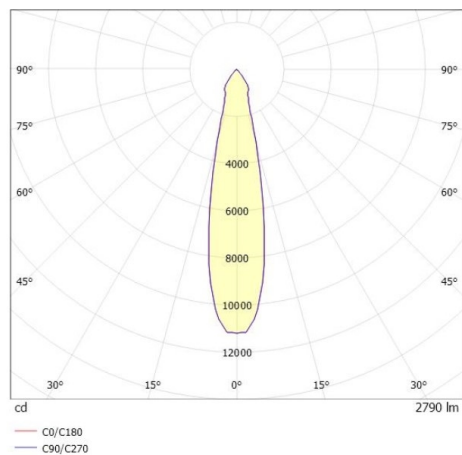

SHOP STAR LEAN

608-00301154906pv2

SHOPSTAR LEAN TRACK TRACK SPOTLIGHT WITH 3 PH ADAPTER made of aluminium, black, similar to RAL 9005, high-efficiently vacuum deposited aluminium reflector without safety glass beam 20°, light output direct, swiveling 350, tilting 90, with converter, max. 700mA, dimmability: Pulse-DALI, adapter/ceiling base black, IP20

DRAWING

LIGHT DISTRIBUTION CURVE

TECHNICAL DETAILS

System perform. [W]	27
Bulb type	LED
Luminous flux [lm]	2790
Current sec. [mA]	700
Colour temp. [K]	3000K
CRI	PREMIUM>90
Optics	aluminium reflector without protection glass
Designer	INHOUSE
Converter	with converter
Light output	direct
Beam angle [°]	20°
Voltage [V]	220-240V 50/60Hz
Material	aluminium
Length [mm]	253
Height [mm]	150
Diameter [mm]	95
IP protection class	IP20
Voltage class	protection cl. II
Net weight [kg]	0,99
Colour lamp	black
RAL	9005
Colour adapter/ceiling base	black
EAN-Number	9010870128361
Lifetime [h]	L80 B10 50 000
Energy efficiency cl.	E
No. of luminaires B16A	50

The values are rated values. Power and luminous flux are initially subject to a tolerance of +/- 10%. Colour temperature tolerance: +/- 150 K. The values apply to an ambient temperature of 25°C unless otherwise specified.