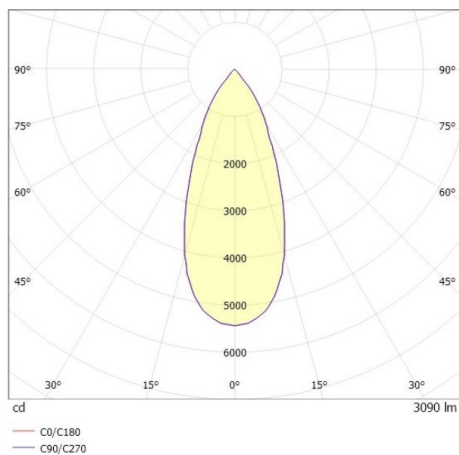

SHOP STAR LEAN

608-003011824040v2

SHOPSTAR LEAN TRACK TRACK SPOTLIGHT WITH 3 PH ADAPTER made of aluminium, grey, similar to RAL 9006,high-efficiently vacuum deposited aluminium reflector without safety glass beam 35°, light output direct, swiveling 350, tilting 90, with converter, max. 700mA, dimmability: not dimmable, adapter/ceiling base grey, IP20

DRAWING

TECHNICAL DETAILS

System perform. [W]	27
Bulb type	LED
Luminous flux [lm]	3090
Current sec. [mA]	700
Colour temp. [K]	4000K
CRI	>90
Optics	aluminium reflector without protection glass
Designer	INHOUSE
Converter	with converter
Dimming	not dimmable
Light output	direct
Beam angle [°]	35°
Voltage [V]	220-240V 50/60Hz
Material	aluminium
Length [mm]	228
Height [mm]	150
Diameter [mm]	95
IP protection class	IP20
Voltage class	protection cl. II
Net weight [kg]	0,91
Colour lamp	grey
RAL	9006
Colour adapter/ceiling base	grey
EAN-Number	9010870129351
Lifetime [h]	L80 B10 50 000
Energy efficiency cl.	D
No. of luminaires B16A	36

LIGHT DISTRIBUTION CURVE

The values are rated values. Power and luminous flux are initially subject to a tolerance of +/- 10%. Colour temperature tolerance: +/- 150 K. The values apply to an ambient temperature of 25°C unless otherwise specified.