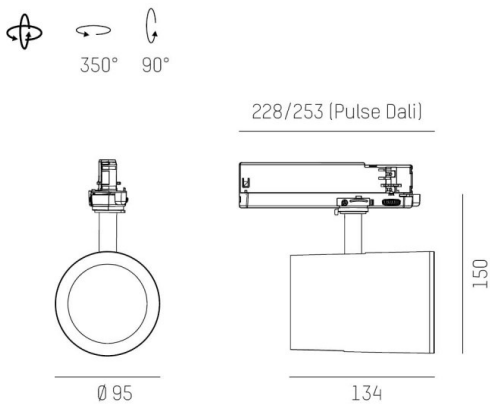

SHOP STAR LEAN

608-003011824040v2

SHOPSTAR LEAN TRACK TRACK SPOTLIGHT WITH 3 PH ADAPTER made of aluminium, grey, similar to RAL 9006,high-efficiently vacuum deposited aluminium reflector without safety glass beam 35°, light output direct, swiveling 350, tilting 90, with converter, max. 700mA, dimmability: not dimmable, adapter/ceiling base grey, IP20

DRAWING

TECHNICAL DETAILS

System perform. [W]	27
Bulb type	LED
Luminous flux [lm]	3090
Current sec. [mA]	700
Colour temp. [K]	4000K
CRI	>90
Optics	aluminium reflector without protection glass
Designer	INHOUSE
Converter	with converter
Dimming	not dimmable
Light output	direct
Beam angle [°]	35°
Voltage [V]	220-240V 50/60Hz
Material	aluminium
Length [mm]	228
Height [mm]	150
Diameter [mm]	95
IP protection class	IP20
Voltage class	protection cl. II
Net weight [kg]	0,91
Colour lamp	grey
RAL	9006
Colour adapter/ceiling base	grey
EAN-Number	9010870129351
Lifetime [h]	L80 B10 50 000
Energy efficiency cl.	D
No. of luminaires B16A	36

LIGHT DISTRIBUTION CURVE

The values are rated values. Power and luminous flux are initially subject to a tolerance of +/- 10%. Colour temperature tolerance: +/- 150 K. The values apply to an ambient temperature of 25°C unless otherwise specified.