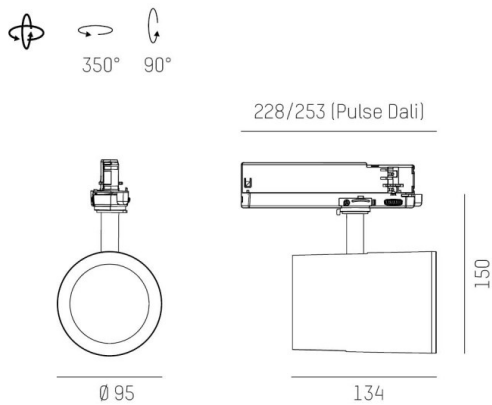

SHOP STAR LEAN

608-00301182404pv2

SHOPSTAR LEAN TRACK TRACK SPOTLIGHT WITH 3 PH ADAPTER made of aluminium, grey, similar to RAL 9006, high-efficiently vacuum deposited aluminium reflector without safety glass beam 35°, light output direct, swiveling 350, tilting 90, with converter, max. 700mA, dimmability: Pulse-DALI, adapter/ceiling base grey, IP20

DRAWING

TECHNICAL DETAILS

System perform. [W]	27
Bulb type	LED
Luminous flux [lm]	3090
Current sec. [mA]	700
Colour temp. [K]	4000K
CRI	>90
Optics	aluminium reflector without protection glass
Designer	INHOUSE
Converter	with converter
Light output	direct
Beam angle [°]	35°
Voltage [V]	220-240V 50/60Hz
Material	aluminium
Length [mm]	253
Height [mm]	150
Diameter [mm]	95
IP protection class	IP20
Voltage class	protection cl. II
Net weight [kg]	0,95
Colour lamp	grey
RAL	9006
Colour adapter/ceiling base	grey
EAN-Number	9010870129344
Lifetime [h]	L80 B10 50 000
Energy efficiency cl.	D
No. of luminaires B16A	50

LIGHT DISTRIBUTION CURVE

The values are rated values. Power and luminous flux are initially subject to a tolerance of +/- 10%. Colour temperature tolerance: +/- 150 K. The values apply to an ambient temperature of 25°C unless otherwise specified.