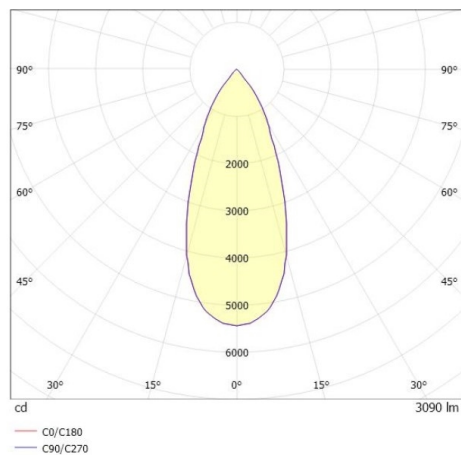

SHOP STAR LEAN

608-00301182404pv2

SHOPSTAR LEAN TRACK TRACK SPOTLIGHT WITH 3 PH ADAPTER made of aluminium, grey, similar to RAL 9006, high-efficiently vacuum deposited aluminium reflector without safety glass beam 35°, light output direct, swiveling 350, tilting 90, with converter, max. 700mA, dimmability: Pulse-DALI, adapter/ceiling base grey, IP20

DRAWING

TECHNICAL DETAILS

System perform. [W]	27
Bulb type	LED
Luminous flux [lm]	3090
Current sec. [mA]	700
Colour temp. [K]	4000K
CRI	>90
Optics	aluminium reflector without protection glass
Designer	INHOUSE
Converter	with converter
Light output	direct
Beam angle [°]	35°
Voltage [V]	220-240V 50/60Hz
Material	aluminium
Length [mm]	253
Height [mm]	150
Diameter [mm]	95
IP protection class	IP20
Voltage class	protection cl. II
Net weight [kg]	0,95
Colour lamp	grey
RAL	9006
Colour adapter/ceiling base	grey
EAN-Number	9010870129344
Lifetime [h]	L80 B10 50 000
Energy efficiency cl.	D
No. of luminaires B16A	50

LIGHT DISTRIBUTION CURVE

The values are rated values. Power and luminous flux are initially subject to a tolerance of +/- 10%. Colour temperature tolerance: +/- 150 K. The values apply to an ambient temperature of 25°C unless otherwise specified.