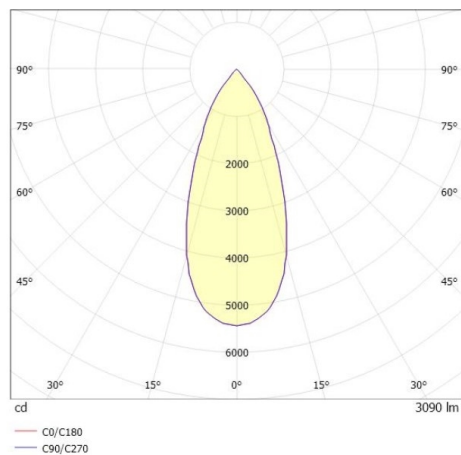

SHOP STAR LEAN

608-003011824050v2

SHOPSTAR LEAN TRACK TRACK SPOTLIGHT WITH 3 PH ADAPTER made of aluminium, white, similar to RAL 9016,high-efficiently vacuum deposited aluminium reflector without safety glass beam 35°, light output direct, swiveling 350, tilting 90, with converter, max. 700mA, dimmability: not dimmable, adapter/ceiling base white, IP20

DRAWING

TECHNICAL DETAILS

| | |
|-----------------------------|--|
| System perform. [W] | 27 |
| Bulb type | LED |
| Luminous flux [lm] | 3090 |
| Current sec. [mA] | 700 |
| Colour temp. [K] | 4000K |
| CRI | >90 |
| Optics | aluminium reflector without protection glass |
| Designer | INHOUSE |
| Converter | with converter |
| Dimming | not dimmable |
| Light output | direct |
| Beam angle [°] | 35° |
| Voltage [V] | 220-240V 50/60Hz |
| Material | aluminium |
| Length [mm] | 228 |
| Height [mm] | 150 |
| Diameter [mm] | 95 |
| IP protection class | IP20 |
| Voltage class | protection cl. II |
| Net weight [kg] | 0,91 |
| Colour lamp | white |
| RAL | 9016 |
| Colour adapter/ceiling base | white |
| EAN-Number | 9010870129375 |
| Lifetime [h] | L80 B10 50 000 |
| Energy efficiency cl. | D |
| No. of luminaires B16A | 50 |

LIGHT DISTRIBUTION CURVE

The values are rated values. Power and luminous flux are initially subject to a tolerance of +/- 10%. Colour temperature tolerance: +/- 150 K. The values apply to an ambient temperature of 25°C unless otherwise specified.