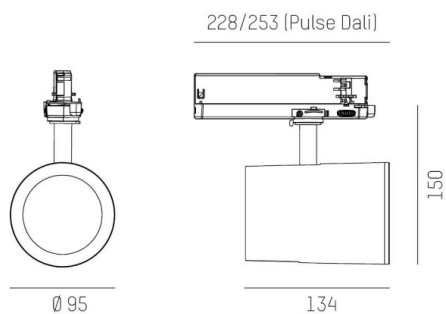

SHOP STAR LEAN

608-003011824050v2

SHOPSTAR LEAN TRACK TRACK SPOTLIGHT WITH 3 PH ADAPTER made of aluminium, white, similar to RAL 9016,high-efficiently vacuum deposited aluminium reflector without safety glass beam 35°, light output direct, swiveling 350, tilting 90, with converter, max. 700mA, dimmability: not dimmable, adapter/ceiling base white, IP20

DRAWING

TECHNICAL DETAILS

| | |
|-----------------------------|--|
| System perform. [W] | 27 |
| Bulb type | LED |
| Luminous flux [lm] | 3090 |
| Current sec. [mA] | 700 |
| Colour temp. [K] | 4000K |
| CRI | >90 |
| Optics | aluminium reflector without protection glass |
| Designer | INHOUSE |
| Converter | with converter |
| Dimming | not dimmable |
| Light output | direct |
| Beam angle [°] | 35° |
| Voltage [V] | 220-240V 50/60Hz |
| Material | aluminium |
| Length [mm] | 228 |
| Height [mm] | 150 |
| Diameter [mm] | 95 |
| IP protection class | IP20 |
| Voltage class | protection cl. II |
| Net weight [kg] | 0,91 |
| Colour lamp | white |
| RAL | 9016 |
| Colour adapter/ceiling base | white |
| EAN-Number | 9010870129375 |
| Lifetime [h] | L80 B10 50 000 |
| Energy efficiency cl. | D |
| No. of luminaires B16A | 50 |

LIGHT DISTRIBUTION CURVE

The values are rated values. Power and luminous flux are initially subject to a tolerance of +/- 10%. Colour temperature tolerance: +/- 150 K. The values apply to an ambient temperature of 25°C unless otherwise specified.