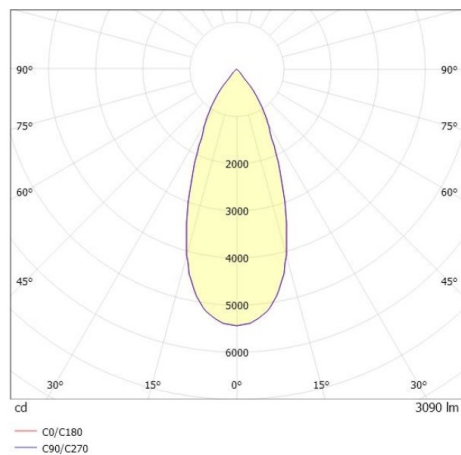

SHOP STAR LEAN

608-00301182405pv2

SHOPSTAR LEAN TRACK TRACK SPOTLIGHT WITH 3 PH ADAPTER made of aluminium, white, similar to RAL 9016,high-efficiently vacuum deposited aluminium reflector without safety glass beam 35°, light output direct, swiveling 350, tilting 90, with converter, max. 700mA, dimmability: Pulse-DALI, adapter/ceiling base white, IP20

DRAWING

LIGHT DISTRIBUTION CURVE

TECHNICAL DETAILS

System perform. [W]	27
Bulb type	LED
Luminous flux [lm]	3090
Current sec. [mA]	700
Colour temp. [K]	4000K
CRI	>90
Optics	aluminium reflector without protection glass
Designer	INHOUSE
Converter	with converter
Light output	direct
Beam angle [°]	35°
Voltage [V]	220-240V 50/60Hz
Material	aluminium
Length [mm]	253
Height [mm]	150
Diameter [mm]	95
IP protection class	IP20
Voltage class	protection cl. II
Net weight [kg]	0,95
Colour lamp	white
RAL	9016
Colour adapter/ceiling base	white
EAN-Number	9010870129368
Lifetime [h]	L80 B10 50 000
Energy efficiency cl.	D
No. of luminaires B16A	50