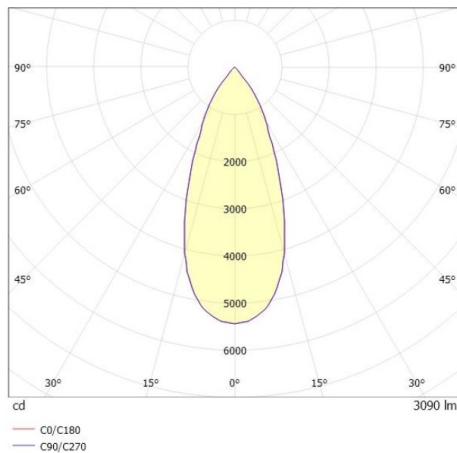

SHOP STAR LEAN

608-003011824060v2

SHOPSTAR LEAN TRACK TRACK SPOTLIGHT WITH 3 PH ADAPTER made of aluminium, black, similar to RAL 9005,high-efficiently vacuum deposited aluminium reflector without safety glass beam 35°, light output direct, swiveling 350, tilting 90, with converter, max. 700mA, dimmability: not dimmable, adapter/ceiling base black, IP20

DRAWING

TECHNICAL DETAILS

System perform. [W]	27
Bulb type	LED
Luminous flux [lm]	3090
Current sec. [mA]	700
Colour temp. [K]	4000K
CRI	>90
Optics	aluminium reflector without protection glass
Designer	INHOUSE
Converter	with converter
Dimming	not dimmable
Light output	direct
Beam angle [°]	35°
Voltage [V]	220-240V 50/60Hz
Material	aluminium
Length [mm]	228
Height [mm]	150
Diameter [mm]	95
IP protection class	IP20
Voltage class	protection cl. II
Net weight [kg]	0,95
Colour lamp	black
RAL	9005
Colour adapter/ceiling base	black
EAN-Number	9010870129399
Lifetime [h]	L80 B10 50 000
Energy efficiency cl.	D
No. of luminaires B16A	50

LIGHT DISTRIBUTION CURVE

The values are rated values. Power and luminous flux are initially subject to a tolerance of +/- 10%. Colour temperature tolerance: +/- 150 K. The values apply to an ambient temperature of 25°C unless otherwise specified.