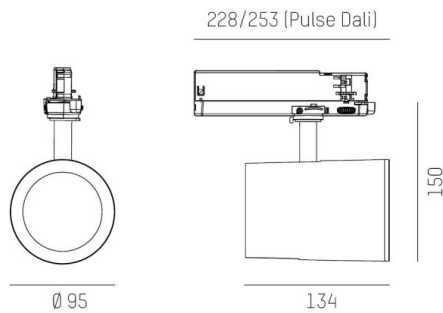

SHOP STAR LEAN

608-003011824060v2

SHOPSTAR LEAN TRACK TRACK SPOTLIGHT WITH 3 PH ADAPTER made of aluminium, black, similar to RAL 9005,high-efficiently vacuum deposited aluminium reflector without safety glass beam 35°, light output direct, swiveling 350, tilting 90, with converter, max. 700mA, dimmability: not dimmable, adapter/ceiling base black, IP20

DRAWING

TECHNICAL DETAILS

System perform. [W]	27
Bulb type	LED
Luminous flux [lm]	3090
Current sec. [mA]	700
Colour temp. [K]	4000K
CRI	>90
Optics	aluminium reflector without protection glass
Designer	INHOUSE
Converter	with converter
Dimming	not dimmable
Light output	direct
Beam angle [°]	35°
Voltage [V]	220-240V 50/60Hz
Material	aluminium
Length [mm]	228
Height [mm]	150
Diameter [mm]	95
IP protection class	IP20
Voltage class	protection cl. II
Net weight [kg]	0,95
Colour lamp	black
RAL	9005
Colour adapter/ceiling base	black
EAN-Number	9010870129399
Lifetime [h]	L80 B10 50 000
Energy efficiency cl.	D
No. of luminaires B16A	50

LIGHT DISTRIBUTION CURVE

The values are rated values. Power and luminous flux are initially subject to a tolerance of +/- 10%. Colour temperature tolerance: +/- 150 K. The values apply to an ambient temperature of 25°C unless otherwise specified.