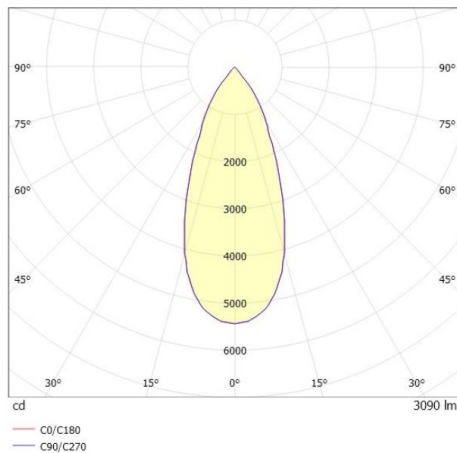

SHOP STAR LEAN

608-00301182406pv2

SHOPSTAR LEAN TRACK TRACK SPOTLIGHT WITH 3 PH ADAPTER made of aluminium, black, similar to RAL 9005,high-efficiently vacuum deposited aluminium reflector without safety glass beam 35°, light output direct, swiveling 350, tilting 90, with converter, max. 700mA, dimmability: Pulse-DALI, adapter/ceiling base black, IP20

DRAWING

LIGHT DISTRIBUTION CURVE

TECHNICAL DETAILS

System perform. [W]	27
Bulb type	LED
Luminous flux [lm]	3090
Current sec. [mA]	700
Colour temp. [K]	4000K
CRI	>90
Optics	aluminium reflector without protection glass
Designer	INHOUSE
Converter	with converter
Light output	direct
Beam angle [°]	35°
Voltage [V]	220-240V 50/60Hz
Material	aluminium
Length [mm]	253
Height [mm]	150
Diameter [mm]	95
IP protection class	IP20
Voltage class	protection cl. II
Net weight [kg]	0,99
Colour lamp	black
RAL	9005
Colour adapter/ceiling base	black
EAN-Number	9010870129382
Lifetime [h]	L80 B10 50 000
Energy efficiency cl.	D
No. of luminaires B16A	50