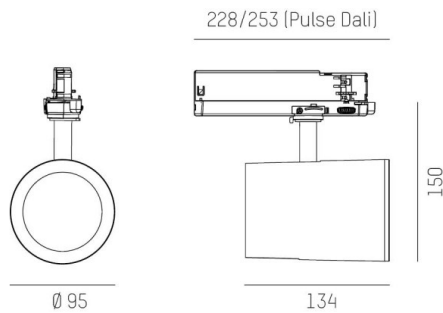

SHOP STAR LEAN

608-00301182406pv2

SHOPSTAR LEAN TRACK TRACK SPOTLIGHT WITH 3 PH ADAPTER made of aluminium, black, similar to RAL 9005,high-efficiently vacuum deposited aluminium reflector without safety glass beam 35°, light output direct, swiveling 350, tilting 90, with converter, max. 700mA, dimmability: Pulse-DALI, adapter/ceiling base black, IP20

DRAWING

LIGHT DISTRIBUTION CURVE

TECHNICAL DETAILS

System perform. [W]	27
Bulb type	LED
Luminous flux [lm]	3090
Current sec. [mA]	700
Colour temp. [K]	4000K
CRI	>90
Optics	aluminium reflector without protection glass
Designer	INHOUSE
Converter	with converter
Light output	direct
Beam angle [°]	35°
Voltage [V]	220-240V 50/60Hz
Material	aluminium
Length [mm]	253
Height [mm]	150
Diameter [mm]	95
IP protection class	IP20
Voltage class	protection cl. II
Net weight [kg]	0,99
Colour lamp	black
RAL	9005
Colour adapter/ceiling base	black
EAN-Number	9010870129382
Lifetime [h]	L80 B10 50 000
Energy efficiency cl.	D
No. of luminaires B16A	50