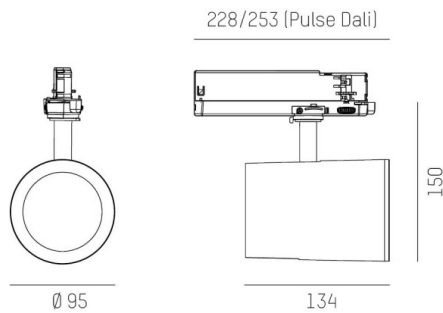

SHOP STAR LEAN

608-00301184304pv2

SHOPSTAR LEAN TRACK TRACK SPOTLIGHT WITH 3 PH ADAPTER made of aluminium, grey, similar to RAL 9006, high-efficiently vacuum deposited aluminium reflector without safety glass beam 35°, light output direct, swiveling 350, tilting 90, with converter, max. 700mA, dimmability: Pulse-DALI, adapter/ceiling base grey, IP20

DRAWING

LIGHT DISTRIBUTION CURVE

TECHNICAL DETAILS

System perform. [W]	27
Bulb type	LED
Luminous flux [lm]	2970
Current sec. [mA]	700
Colour temp. [K]	2700K
CRI	PREMIUM>90
Optics	aluminium reflector without protection glass
Designer	INHOUSE
Converter	with converter
Light output	direct
Beam angle [°]	35°
Voltage [V]	220-240V 50/60Hz
Material	aluminium
Length [mm]	253
Height [mm]	150
Diameter [mm]	95
IP protection class	IP20
Voltage class	protection cl. II
Net weight [kg]	0,95
Colour lamp	grey
RAL	9006
Colour adapter/ceiling base	grey
EAN-Number	9010870130296
Lifetime [h]	L80 B10 50 000
Energy efficiency cl.	E
No. of luminaires B16A	50