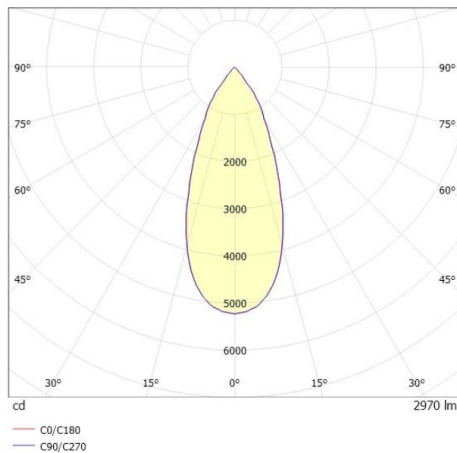

SHOP STAR LEAN

608-00301184304pv2

SHOPSTAR LEAN TRACK TRACK SPOTLIGHT WITH 3 PH ADAPTER made of aluminium, grey, similar to RAL 9006, high-efficiently vacuum deposited aluminium reflector without safety glass beam 35°, light output direct, swiveling 350, tilting 90, with converter, max. 700mA, dimmability: Pulse-DALI, adapter/ceiling base grey, IP20

DRAWING

LIGHT DISTRIBUTION CURVE

TECHNICAL DETAILS

System perform. [W]	27
Bulb type	LED
Luminous flux [lm]	2970
Current sec. [mA]	700
Colour temp. [K]	2700K
CRI	PREMIUM>90
Optics	aluminium reflector without protection glass
Designer	INHOUSE
Converter	with converter
Light output	direct
Beam angle [°]	35°
Voltage [V]	220-240V 50/60Hz
Material	aluminium
Length [mm]	253
Height [mm]	150
Diameter [mm]	95
IP protection class	IP20
Voltage class	protection cl. II
Net weight [kg]	0,95
Colour lamp	grey
RAL	9006
Colour adapter/ceiling base	grey
EAN-Number	9010870130296
Lifetime [h]	L80 B10 50 000
Energy efficiency cl.	E
No. of luminaires B16A	50