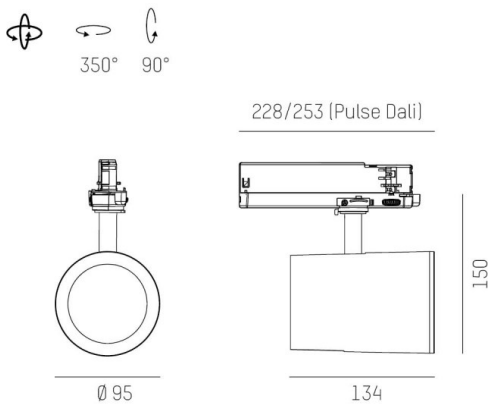

SHOP STAR LEAN

608-003011843050v2

SHOPSTAR LEAN TRACK TRACK SPOTLIGHT WITH 3 PH ADAPTER made of aluminium, white, similar to RAL 9016,high-efficiently vacuum deposited aluminium reflector without safety glass beam 35°, light output direct, swiveling 350, tilting 90, with converter, max. 700mA, dimmability: not dimmable, adapter/ceiling base white, IP20

DRAWING

TECHNICAL DETAILS

System perform. [W]	27
Bulb type	LED
Luminous flux [lm]	2970
Current sec. [mA]	700
Colour temp. [K]	2700K
CRI	PREMIUM>90
Optics	aluminium reflector without protection glass
Designer	INHOUSE
Converter	with converter
Dimming	not dimmable
Light output	direct
Beam angle [°]	35°
Voltage [V]	220-240V 50/60Hz
Material	aluminium
Length [mm]	228
Height [mm]	150
Diameter [mm]	95
IP protection class	IP20
Voltage class	protection cl. II
Net weight [kg]	0,91
Colour lamp	white
RAL	9016
Colour adapter/ceiling base	white
EAN-Number	9010870130326
Lifetime [h]	L80 B10 50 000
Energy efficiency cl.	E
No. of luminaires B16A	50

LIGHT DISTRIBUTION CURVE

The values are rated values. Power and luminous flux are initially subject to a tolerance of +/- 10%. Colour temperature tolerance: +/- 150 K. The values apply to an ambient temperature of 25°C unless otherwise specified.