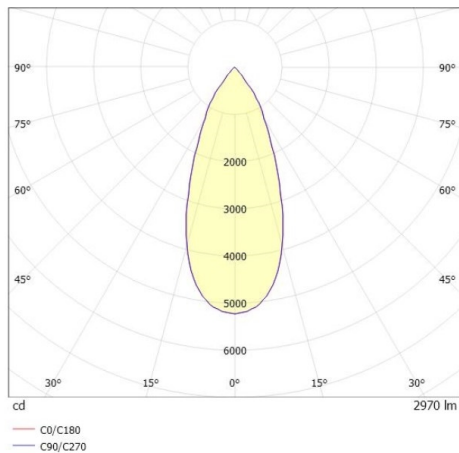

SHOP STAR LEAN

608-003011843050v2

SHOPSTAR LEAN TRACK TRACK SPOTLIGHT WITH 3 PH ADAPTER made of aluminium, white, similar to RAL 9016,high-efficiently vacuum deposited aluminium reflector without safety glass beam 35°, light output direct, swiveling 350, tilting 90, with converter, max. 700mA, dimmability: not dimmable, adapter/ceiling base white, IP20

DRAWING

TECHNICAL DETAILS

System perform. [W]	27
Bulb type	LED
Luminous flux [lm]	2970
Current sec. [mA]	700
Colour temp. [K]	2700K
CRI	PREMIUM>90
Optics	aluminium reflector without protection glass
Designer	INHOUSE
Converter	with converter
Dimming	not dimmable
Light output	direct
Beam angle [°]	35°
Voltage [V]	220-240V 50/60Hz
Material	aluminium
Length [mm]	228
Height [mm]	150
Diameter [mm]	95
IP protection class	IP20
Voltage class	protection cl. II
Net weight [kg]	0,91
Colour lamp	white
RAL	9016
Colour adapter/ceiling base	white
EAN-Number	9010870130326
Lifetime [h]	L80 B10 50 000
Energy efficiency cl.	E
No. of luminaires B16A	50

LIGHT DISTRIBUTION CURVE

The values are rated values. Power and luminous flux are initially subject to a tolerance of +/- 10%. Colour temperature tolerance: +/- 150 K. The values apply to an ambient temperature of 25°C unless otherwise specified.