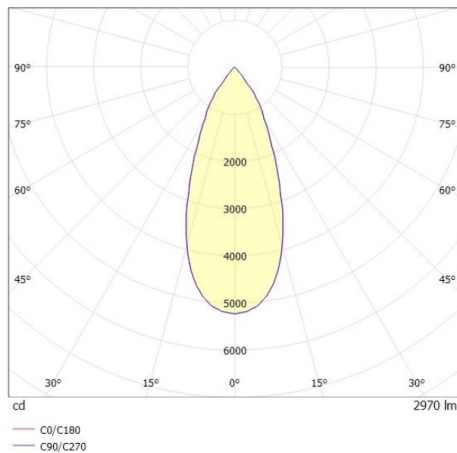

DRAWING

350° 90°

228/253 (Pulse Dalí)

LIGHT DISTRIBUTION CURVE

TECHNICAL DETAILS

System perform. [W]	27
Bulb type	LED
Luminous flux [lm]	2970
Current sec. [mA]	700
Colour temp. [K]	2700K
CRI	PREMIUM>90
Optics	aluminium reflector without protection glass
Designer	INHOUSE
Converter	with converter
Light output	direct
Beam angle [°]	35°
Voltage [V]	220-240V 50/60Hz
Material	aluminium
Length [mm]	253
Height [mm]	150
Diameter [mm]	95
IP protection class	IP20
Voltage class	protection cl. II
Net weight [kg]	0,95
Colour lamp	white
RAL	9016
Colour adapter/ceiling base	white
EAN-Number	9010870130319
Lifetime [h]	L80 B10 50 000
Energy efficiency cl.	E
No. of luminaires B16A	50