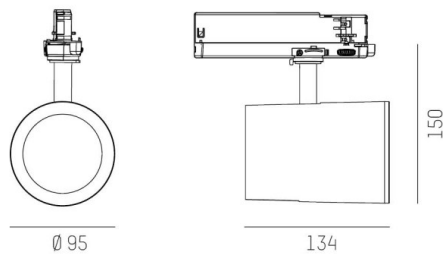

SHOP STAR LEAN

608-00301184305pv2

SHOPSTAR LEAN TRACK TRACK SPOTLIGHT WITH 3 PH ADAPTER made of aluminium, white, similar to RAL 9016, high-efficiently vacuum deposited aluminium reflector without safety glass beam 35°, light output direct, swiveling 350, tilting 90, with converter, max. 700mA, dimmability: Pulse-DALI, adapter/ceiling base white, IP20

DRAWING

350° 90°

228/253 (Pulse Dalí)

LIGHT DISTRIBUTION CURVE

TECHNICAL DETAILS

System perform. [W]	27
Bulb type	LED
Luminous flux [lm]	2970
Current sec. [mA]	700
Colour temp. [K]	2700K
CRI	PREMIUM>90
Optics	aluminium reflector without protection glass
Designer	INHOUSE
Converter	with converter
Light output	direct
Beam angle [°]	35°
Voltage [V]	220-240V 50/60Hz
Material	aluminium
Length [mm]	253
Height [mm]	150
Diameter [mm]	95
IP protection class	IP20
Voltage class	protection cl. II
Net weight [kg]	0,95
Colour lamp	white
RAL	9016
Colour adapter/ceiling base	white
EAN-Number	9010870130319
Lifetime [h]	L80 B10 50 000
Energy efficiency cl.	E
No. of luminaires B16A	50