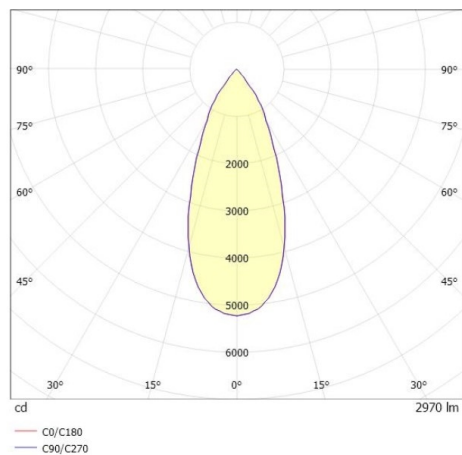

SHOP STAR LEAN

608-003011843060v2

SHOPSTAR LEAN TRACK TRACK SPOTLIGHT WITH 3 PH ADAPTER made of aluminium, black, similar to RAL 9005,high-efficiently vacuum deposited aluminium reflector without safety glass beam 35°, light output direct, swiveling 350, tilting 90, with converter, max. 700mA, dimmability: not dimmable, adapter/ceiling base black, IP20

DRAWING

TECHNICAL DETAILS

System perform. [W]	27
Bulb type	LED
Luminous flux [lm]	2970
Current sec. [mA]	700
Colour temp. [K]	2700K
CRI	PREMIUM>90
Optics	aluminium reflector without protection glass
Designer	INHOUSE
Converter	with converter
Dimming	not dimmable
Light output	direct
Beam angle [°]	35°
Voltage [V]	220-240V 50/60Hz
Material	aluminium
Length [mm]	228
Height [mm]	150
Diameter [mm]	95
IP protection class	IP20
Voltage class	protection cl. II
Net weight [kg]	0,95
Colour lamp	black
RAL	9005
Colour adapter/ceiling base	black
EAN-Number	9010870130340
Lifetime [h]	L80 B10 50 000
Energy efficiency cl.	E
No. of luminaires B16A	50

LIGHT DISTRIBUTION CURVE

The values are rated values. Power and luminous flux are initially subject to a tolerance of +/- 10%. Colour temperature tolerance: +/- 150 K. The values apply to an ambient temperature of 25°C unless otherwise specified.