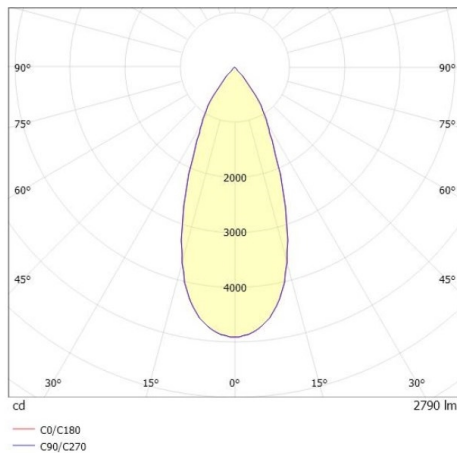

SHOP STAR LEAN

608-003011849040v2

SHOPSTAR LEAN TRACK TRACK SPOTLIGHT WITH 3 PH ADAPTER made of aluminium, grey, similar to RAL 9006, high-efficiently vacuum deposited aluminium reflector without safety glass beam 35°, light output direct, swiveling 350, tilting 90, with converter, max. 700mA, dimmability: not dimmable, adapter/ceiling base grey, IP20

DRAWING

TECHNICAL DETAILS

System perform. [W]	27
Bulb type	LED
Luminous flux [lm]	2790
Current sec. [mA]	700
Colour temp. [K]	3000K
CRI	PREMIUM>90
Optics	aluminium reflector without protection glass
Designer	INHOUSE
Converter	with converter
Dimming	not dimmable
Light output	direct
Beam angle [°]	35°
Voltage [V]	220-240V 50/60Hz
Material	aluminium
Length [mm]	228
Height [mm]	150
Diameter [mm]	95
IP protection class	IP20
Voltage class	protection cl. II
Net weight [kg]	0,91
Colour lamp	grey
RAL	9006
Colour adapter/ceiling base	grey
EAN-Number	9010870128392
Lifetime [h]	L80 B10 50 000
Energy efficiency cl.	E
No. of luminaires B16A	36

LIGHT DISTRIBUTION CURVE

The values are rated values. Power and luminous flux are initially subject to a tolerance of +/- 10%. Colour temperature tolerance: +/- 150 K. The values apply to an ambient temperature of 25°C unless otherwise specified.