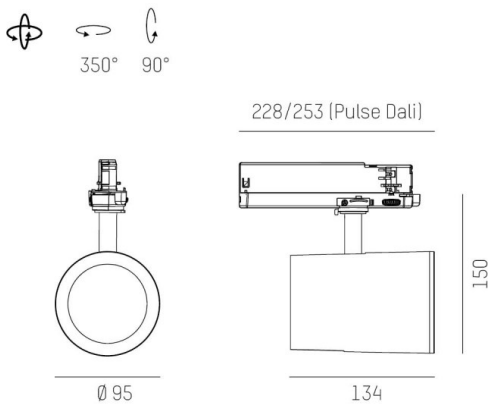

SHOP STAR LEAN

608-003011849040v2

SHOPSTAR LEAN TRACK TRACK SPOTLIGHT WITH 3 PH ADAPTER made of aluminium, grey, similar to RAL 9006, high-efficiently vacuum deposited aluminium reflector without safety glass beam 35°, light output direct, swiveling 350, tilting 90, with converter, max. 700mA, dimmability: not dimmable, adapter/ceiling base grey, IP20

DRAWING

TECHNICAL DETAILS

System perform. [W]	27
Bulb type	LED
Luminous flux [lm]	2790
Current sec. [mA]	700
Colour temp. [K]	3000K
CRI	PREMIUM>90
Optics	aluminium reflector without protection glass
Designer	INHOUSE
Converter	with converter
Dimming	not dimmable
Light output	direct
Beam angle [°]	35°
Voltage [V]	220-240V 50/60Hz
Material	aluminium
Length [mm]	228
Height [mm]	150
Diameter [mm]	95
IP protection class	IP20
Voltage class	protection cl. II
Net weight [kg]	0,91
Colour lamp	grey
RAL	9006
Colour adapter/ceiling base	grey
EAN-Number	9010870128392
Lifetime [h]	L80 B10 50 000
Energy efficiency cl.	E
No. of luminaires B16A	36

LIGHT DISTRIBUTION CURVE

The values are rated values. Power and luminous flux are initially subject to a tolerance of +/- 10%. Colour temperature tolerance: +/- 150 K. The values apply to an ambient temperature of 25°C unless otherwise specified.