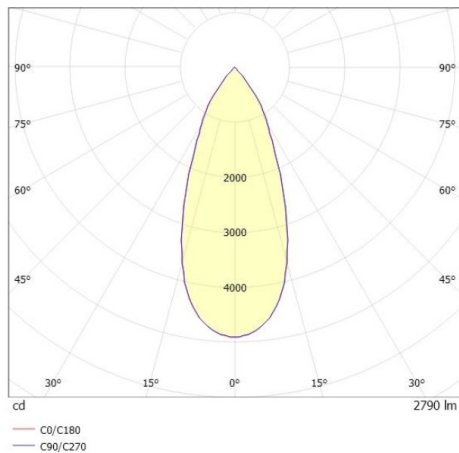

SHOP STAR LEAN

608-00301184904pv2

SHOPSTAR LEAN TRACK TRACK SPOTLIGHT WITH 3 PH ADAPTER made of aluminium, grey, similar to RAL 9006, high-efficiently vacuum deposited aluminium reflector without safety glass beam 35°, light output direct, swiveling 350, tilting 90, with converter, max. 700mA, dimmability: Pulse-DALI, adapter/ceiling base grey, IP20

DRAWING

LIGHT DISTRIBUTION CURVE

TECHNICAL DETAILS

System perform. [W]	27
Bulb type	LED
Luminous flux [lm]	2790
Current sec. [mA]	700
Colour temp. [K]	3000K
CRI	PREMIUM>90
Optics	aluminium reflector without protection glass
Designer	INHOUSE
Converter	with converter
Light output	direct
Beam angle [°]	35°
Voltage [V]	220-240V 50/60Hz
Material	aluminium
Length [mm]	253
Height [mm]	150
Diameter [mm]	95
IP protection class	IP20
Voltage class	protection cl. II
Net weight [kg]	0,95
Colour lamp	grey
RAL	9006
Colour adapter/ceiling base	grey
EAN-Number	9010870128385
Lifetime [h]	L80 B10 50 000
Energy efficiency cl.	E
No. of luminaires B16A	50