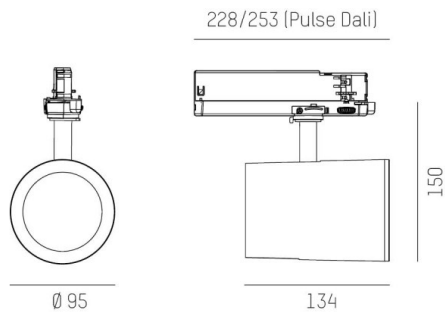

SHOP STAR LEAN

608-00301184904pv2

SHOPSTAR LEAN TRACK TRACK SPOTLIGHT WITH 3 PH ADAPTER made of aluminium, grey, similar to RAL 9006, high-efficiently vacuum deposited aluminium reflector without safety glass beam 35°, light output direct, swiveling 350, tilting 90, with converter, max. 700mA, dimmability: Pulse-DALI, adapter/ceiling base grey, IP20

DRAWING

LIGHT DISTRIBUTION CURVE

TECHNICAL DETAILS

System perform. [W]	27
Bulb type	LED
Luminous flux [lm]	2790
Current sec. [mA]	700
Colour temp. [K]	3000K
CRI	PREMIUM>90
Optics	aluminium reflector without protection glass
Designer	INHOUSE
Converter	with converter
Light output	direct
Beam angle [°]	35°
Voltage [V]	220-240V 50/60Hz
Material	aluminium
Length [mm]	253
Height [mm]	150
Diameter [mm]	95
IP protection class	IP20
Voltage class	protection cl. II
Net weight [kg]	0,95
Colour lamp	grey
RAL	9006
Colour adapter/ceiling base	grey
EAN-Number	9010870128385
Lifetime [h]	L80 B10 50 000
Energy efficiency cl.	E
No. of luminaires B16A	50