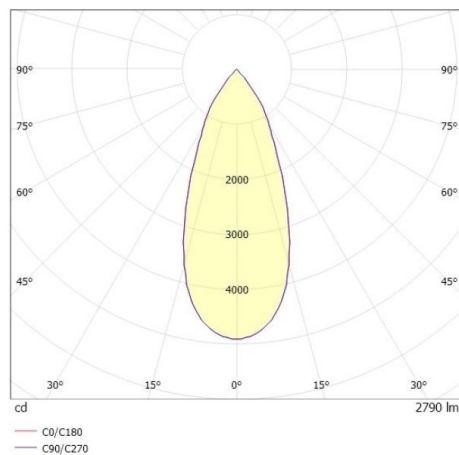

SHOP STAR LEAN

608-003011849050v2

SHOPSTAR LEAN TRACK TRACK SPOTLIGHT WITH 3 PH ADAPTER made of aluminium, white, similar to RAL 9016,high-efficiently vacuum deposited aluminium reflector without safety glass beam 35°, light output direct, swiveling 350, tilting 90, with converter, max. 700mA, dimmability: not dimmable, adapter/ceiling base white, IP20

DRAWING

TECHNICAL DETAILS

System perform. [W]	27
Bulb type	LED
Luminous flux [lm]	2790
Current sec. [mA]	700
Colour temp. [K]	3000K
CRI	PREMIUM>90
Optics	aluminium reflector without protection glass
Designer	INHOUSE
Converter	with converter
Dimming	not dimmable
Light output	direct
Beam angle [°]	35°
Voltage [V]	220-240V 50/60Hz
Material	aluminium
Length [mm]	228
Height [mm]	150
Diameter [mm]	95
IP protection class	IP20
Voltage class	protection cl. II
Net weight [kg]	0,91
Colour lamp	white
RAL	9016
Colour adapter/ceiling base	white
EAN-Number	9010870128415
Lifetime [h]	L80 B10 50 000
Energy efficiency cl.	E
No. of luminaires B16A	50

LIGHT DISTRIBUTION CURVE

The values are rated values. Power and luminous flux are initially subject to a tolerance of +/- 10%. Colour temperature tolerance: +/- 150 K. The values apply to an ambient temperature of 25°C unless otherwise specified.