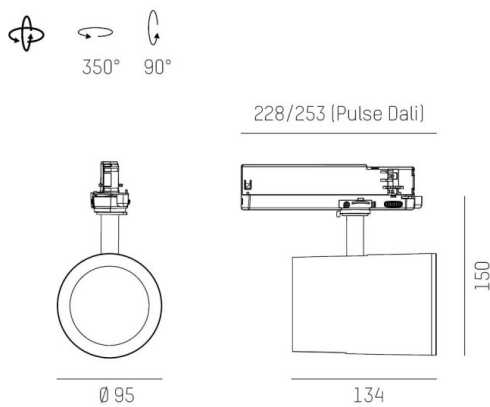

SHOP STAR LEAN

608-003011849050v2

SHOPSTAR LEAN TRACK TRACK SPOTLIGHT WITH 3 PH ADAPTER made of aluminium, white, similar to RAL 9016,high-efficiently vacuum deposited aluminium reflector without safety glass beam 35°, light output direct, swiveling 350, tilting 90, with converter, max. 700mA, dimmability: not dimmable, adapter/ceiling base white, IP20

DRAWING

TECHNICAL DETAILS

System perform. [W]	27
Bulb type	LED
Luminous flux [lm]	2790
Current sec. [mA]	700
Colour temp. [K]	3000K
CRI	PREMIUM>90
Optics	aluminium reflector without protection glass
Designer	INHOUSE
Converter	with converter
Dimming	not dimmable
Light output	direct
Beam angle [°]	35°
Voltage [V]	220-240V 50/60Hz
Material	aluminium
Length [mm]	228
Height [mm]	150
Diameter [mm]	95
IP protection class	IP20
Voltage class	protection cl. II
Net weight [kg]	0,91
Colour lamp	white
RAL	9016
Colour adapter/ceiling base	white
EAN-Number	9010870128415
Lifetime [h]	L80 B10 50 000
Energy efficiency cl.	E
No. of luminaires B16A	50

LIGHT DISTRIBUTION CURVE

The values are rated values. Power and luminous flux are initially subject to a tolerance of +/- 10%. Colour temperature tolerance: +/- 150 K. The values apply to an ambient temperature of 25°C unless otherwise specified.