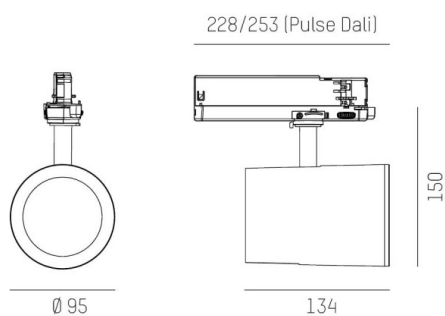

SHOP STAR LEAN

608-00301184905pv2

SHOPSTAR LEAN TRACK TRACK SPOTLIGHT WITH 3 PH ADAPTER made of aluminium, white, similar to RAL 9016,high-efficiently vacuum deposited aluminium reflector without safety glass beam 35°, light output direct, swiveling 350, tilting 90, with converter, max. 700mA, dimmability: Pulse-DALI, adapter/ceiling base white, IP20

DRAWING

LIGHT DISTRIBUTION CURVE

TECHNICAL DETAILS

System perform. [W]	27
Bulb type	LED
Luminous flux [lm]	2790
Current sec. [mA]	700
Colour temp. [K]	3000K
CRI	PREMIUM>90
Optics	aluminium reflector without protection glass
Designer	INHOUSE
Converter	with converter
Light output	direct
Beam angle [°]	35°
Voltage [V]	220-240V 50/60Hz
Material	aluminium
Length [mm]	253
Height [mm]	150
Diameter [mm]	95
IP protection class	IP20
Voltage class	protection cl. II
Net weight [kg]	0,95
Colour lamp	white
RAL	9016
Colour adapter/ceiling base	white
EAN-Number	9010870128408
Lifetime [h]	L80 B10 50 000
Energy efficiency cl.	E
No. of luminaires B16A	50