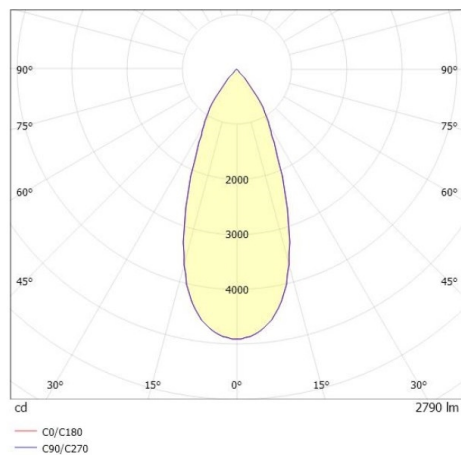

SHOP STAR LEAN

608-00301184905pv2

SHOPSTAR LEAN TRACK TRACK SPOTLIGHT WITH 3 PH ADAPTER made of aluminium, white, similar to RAL 9016,high-efficiently vacuum deposited aluminium reflector without safety glass beam 35°, light output direct, swiveling 350, tilting 90, with converter, max. 700mA, dimmability: Pulse-DALI, adapter/ceiling base white, IP20

DRAWING

LIGHT DISTRIBUTION CURVE

TECHNICAL DETAILS

System perform. [W]	27
Bulb type	LED
Luminous flux [lm]	2790
Current sec. [mA]	700
Colour temp. [K]	3000K
CRI	PREMIUM>90
Optics	aluminium reflector without protection glass
Designer	INHOUSE
Converter	with converter
Light output	direct
Beam angle [°]	35°
Voltage [V]	220-240V 50/60Hz
Material	aluminium
Length [mm]	253
Height [mm]	150
Diameter [mm]	95
IP protection class	IP20
Voltage class	protection cl. II
Net weight [kg]	0,95
Colour lamp	white
RAL	9016
Colour adapter/ceiling base	white
EAN-Number	9010870128408
Lifetime [h]	L80 B10 50 000
Energy efficiency cl.	E
No. of luminaires B16A	50