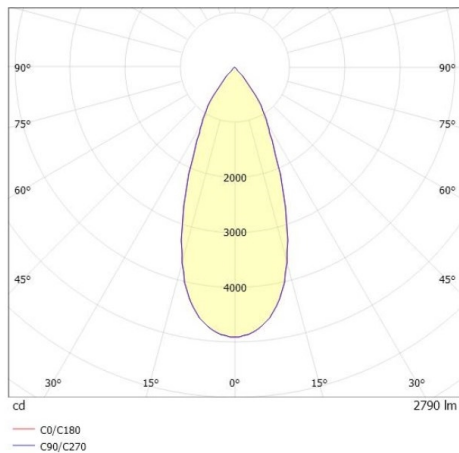

SHOP STAR LEAN

608-003011849060v2

SHOPSTAR LEAN TRACK TRACK SPOTLIGHT WITH 3 PH ADAPTER made of aluminium, black, similar to RAL 9005,high-efficiently vacuum deposited aluminium reflector without safety glass beam 35°, light output direct, swiveling 350, tilting 90, with converter, max. 700mA, dimmability: not dimmable, adapter/ceiling base black, IP20

DRAWING

TECHNICAL DETAILS

System perform. [W]	27
Bulb type	LED
Luminous flux [lm]	2790
Current sec. [mA]	700
Colour temp. [K]	3000K
CRI	PREMIUM>90
Optics	aluminium reflector without protection glass
Designer	INHOUSE
Converter	with converter
Dimming	not dimmable
Light output	direct
Beam angle [°]	35°
Voltage [V]	220-240V 50/60Hz
Material	aluminium
Length [mm]	228
Height [mm]	150
Diameter [mm]	95
IP protection class	IP20
Voltage class	protection cl. II
Net weight [kg]	0,95
Colour lamp	black
RAL	9005
Colour adapter/ceiling base	black
EAN-Number	9010870128439
Lifetime [h]	L80 B10 50 000
Energy efficiency cl.	E
No. of luminaires B16A	50

LIGHT DISTRIBUTION CURVE

The values are rated values. Power and luminous flux are initially subject to a tolerance of +/- 10%. Colour temperature tolerance: +/- 150 K. The values apply to an ambient temperature of 25°C unless otherwise specified.