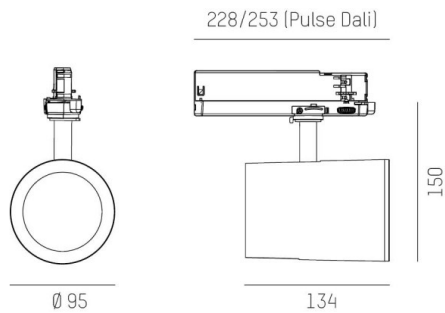

SHOP STAR LEAN

608-003011849060v2

SHOPSTAR LEAN TRACK TRACK SPOTLIGHT WITH 3 PH ADAPTER made of aluminium, black, similar to RAL 9005,high-efficiently vacuum deposited aluminium reflector without safety glass beam 35°, light output direct, swiveling 350, tilting 90, with converter, max. 700mA, dimmability: not dimmable, adapter/ceiling base black, IP20

DRAWING

TECHNICAL DETAILS

System perform. [W]	27
Bulb type	LED
Luminous flux [lm]	2790
Current sec. [mA]	700
Colour temp. [K]	3000K
CRI	PREMIUM>90
Optics	aluminium reflector without protection glass
Designer	INHOUSE
Converter	with converter
Dimming	not dimmable
Light output	direct
Beam angle [°]	35°
Voltage [V]	220-240V 50/60Hz
Material	aluminium
Length [mm]	228
Height [mm]	150
Diameter [mm]	95
IP protection class	IP20
Voltage class	protection cl. II
Net weight [kg]	0,95
Colour lamp	black
RAL	9005
Colour adapter/ceiling base	black
EAN-Number	9010870128439
Lifetime [h]	L80 B10 50 000
Energy efficiency cl.	E
No. of luminaires B16A	50

LIGHT DISTRIBUTION CURVE

The values are rated values. Power and luminous flux are initially subject to a tolerance of +/- 10%. Colour temperature tolerance: +/- 150 K. The values apply to an ambient temperature of 25°C unless otherwise specified.