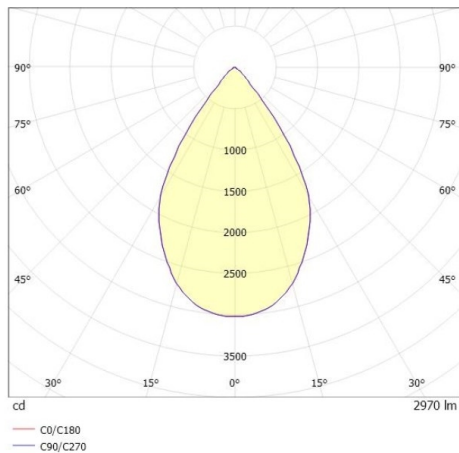

SHOP STAR LEAN

608-00301194304pv2

SHOPSTAR LEAN TRACK TRACK SPOTLIGHT WITH 3 PH ADAPTER made of aluminium, grey, similar to RAL 9006, high-efficiently vacuum deposited aluminium reflector without safety glass beam 60°, light output direct, swiveling 350, tilting 90, with converter, max. 700mA, dimmability: Pulse-DALI, adapter/ceiling base grey, IP20

DRAWING

LIGHT DISTRIBUTION CURVE

TECHNICAL DETAILS

System perform. [W]	27
Bulb type	LED
Luminous flux [lm]	2970
Current sec. [mA]	700
Colour temp. [K]	2700K
CRI	PREMIUM>90
Optics	aluminium reflector without protection glass
Designer	INHOUSE
Converter	with converter
Light output	direct
Beam angle [°]	60°
Voltage [V]	220-240V 50/60Hz
Material	aluminium
Length [mm]	253
Height [mm]	150
Diameter [mm]	95
IP protection class	IP20
Voltage class	protection cl. II
Net weight [kg]	0,95
Colour lamp	grey
RAL	9006
Colour adapter/ceiling base	grey
EAN-Number	9010870130357
Lifetime [h]	L80 B10 50 000
Energy efficiency cl.	E
No. of luminaires B16A	50