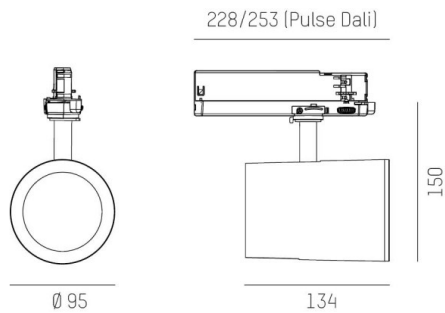

SHOP STAR LEAN

608-00301194304pv2

SHOPSTAR LEAN TRACK TRACK SPOTLIGHT WITH 3 PH ADAPTER made of aluminium, grey, similar to RAL 9006, high-efficiently vacuum deposited aluminium reflector without safety glass beam 60°, light output direct, swiveling 350, tilting 90, with converter, max. 700mA, dimmability: Pulse-DALI, adapter/ceiling base grey, IP20

DRAWING

LIGHT DISTRIBUTION CURVE

TECHNICAL DETAILS

System perform. [W]	27
Bulb type	LED
Luminous flux [lm]	2970
Current sec. [mA]	700
Colour temp. [K]	2700K
CRI	PREMIUM>90
Optics	aluminium reflector without protection glass
Designer	INHOUSE
Converter	with converter
Light output	direct
Beam angle [°]	60°
Voltage [V]	220-240V 50/60Hz
Material	aluminium
Length [mm]	253
Height [mm]	150
Diameter [mm]	95
IP protection class	IP20
Voltage class	protection cl. II
Net weight [kg]	0,95
Colour lamp	grey
RAL	9006
Colour adapter/ceiling base	grey
EAN-Number	9010870130357
Lifetime [h]	L80 B10 50 000
Energy efficiency cl.	E
No. of luminaires B16A	50