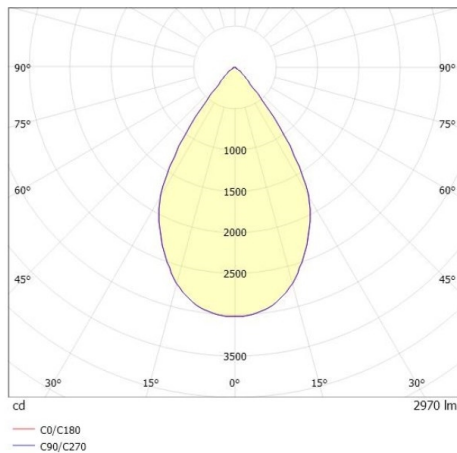

SHOP STAR LEAN

608-00301194305pv2

SHOPSTAR LEAN TRACK TRACK SPOTLIGHT WITH 3 PH ADAPTER made of aluminium, white, similar to RAL 9016,high-efficiently vacuum deposited aluminium reflector without safety glass beam 60°, light output direct, swiveling 350, tilting 90, with converter, max. 700mA, dimmability: Pulse-DALI, adapter/ceiling base white, IP20

DRAWING

LIGHT DISTRIBUTION CURVE

TECHNICAL DETAILS

System perform. [W]	27
Bulb type	LED
Luminous flux [lm]	2970
Current sec. [mA]	700
Colour temp. [K]	2700K
CRI	PREMIUM>90
Optics	aluminium reflector without protection glass
Designer	INHOUSE
Converter	with converter
Light output	direct
Beam angle [°]	60°
Voltage [V]	220-240V 50/60Hz
Material	aluminium
Length [mm]	253
Height [mm]	150
Diameter [mm]	95
IP protection class	IP20
Voltage class	protection cl. II
Net weight [kg]	0,95
Colour lamp	white
RAL	9016
Colour adapter/ceiling base	white
EAN-Number	9010870130371
Lifetime [h]	L80 B10 50 000
Energy efficiency cl.	E
No. of luminaires B16A	50