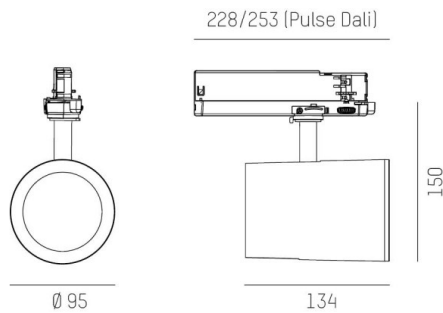

SHOP STAR LEAN

608-00301194305pv2

SHOPSTAR LEAN TRACK TRACK SPOTLIGHT WITH 3 PH ADAPTER made of aluminium, white, similar to RAL 9016,high-efficiently vacuum deposited aluminium reflector without safety glass beam 60°, light output direct, swiveling 350, tilting 90, with converter, max. 700mA, dimmability: Pulse-DALI, adapter/ceiling base white, IP20

DRAWING

LIGHT DISTRIBUTION CURVE

TECHNICAL DETAILS

System perform. [W]	27
Bulb type	LED
Luminous flux [lm]	2970
Current sec. [mA]	700
Colour temp. [K]	2700K
CRI	PREMIUM>90
Optics	aluminium reflector without protection glass
Designer	INHOUSE
Converter	with converter
Light output	direct
Beam angle [°]	60°
Voltage [V]	220-240V 50/60Hz
Material	aluminium
Length [mm]	253
Height [mm]	150
Diameter [mm]	95
IP protection class	IP20
Voltage class	protection cl. II
Net weight [kg]	0,95
Colour lamp	white
RAL	9016
Colour adapter/ceiling base	white
EAN-Number	9010870130371
Lifetime [h]	L80 B10 50 000
Energy efficiency cl.	E
No. of luminaires B16A	50