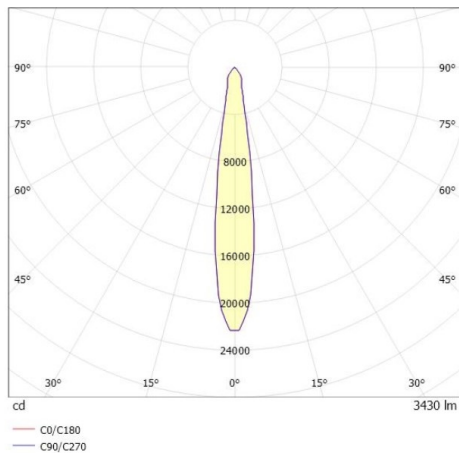

SHOP STAR LEAN

608-003020224040v2

SHOPSTAR LEAN TRACK TRACK SPOTLIGHT WITH 3 PH ADAPTER made of aluminium, grey, similar to RAL 9006, high-efficiently vacuum deposited aluminium reflector beam 15°, light output direct, swiveling 350, tilting 90, with converter, max. 850mA, dimmability: not dimmable, adapter/ceiling base grey, IP20

DRAWING

TECHNICAL DETAILS

System perform. [W]	34
Bulb type	LED
Luminous flux [lm]	3430
Current sec. [mA]	850
Colour temp. [K]	4000K
CRI	>90
Optics	vacuum deposited aluminium reflector
Designer	INHOUSE
Converter	with converter
Dimming	not dimmable
Light output	direct
Beam angle [°]	15°
Voltage [V]	220-240V 50/60Hz
Material	aluminium
Length [mm]	228
Width [mm]	95
Height [mm]	150
Diameter [mm]	95
IP protection class	IP20
Voltage class	protection cl. II
Net weight [kg]	0,95
Colour lamp	grey
RAL	9006
Colour adapter/ceiling base	grey
EAN-Number	9010870129474
Lifetime [h]	L80 B10 50 000
Energy efficiency cl.	D
No. of luminaires B16A	36

LIGHT DISTRIBUTION CURVE

The values are rated values. Power and luminous flux are initially subject to a tolerance of +/- 10%. Colour temperature tolerance: +/- 150 K. The values apply to an ambient temperature of 25°C unless otherwise specified.