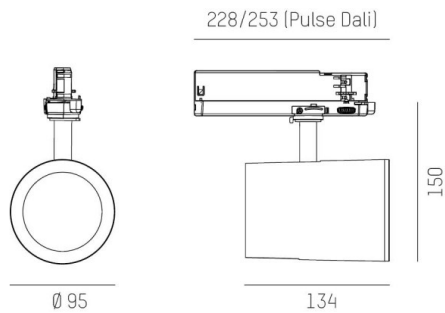

SHOP STAR LEAN

608-003020224040v2

SHOPSTAR LEAN TRACK TRACK SPOTLIGHT WITH 3 PH ADAPTER made of aluminium, grey, similar to RAL 9006, high-efficiently vacuum deposited aluminium reflector beam 15°, light output direct, swiveling 350, tilting 90, with converter, max. 850mA, dimmability: not dimmable, adapter/ceiling base grey, IP20

DRAWING

TECHNICAL DETAILS

System perform. [W]	34
Bulb type	LED
Luminous flux [lm]	3430
Current sec. [mA]	850
Colour temp. [K]	4000K
CRI	>90
Optics	vacuum deposited aluminium reflector
Designer	INHOUSE
Converter	with converter
Dimming	not dimmable
Light output	direct
Beam angle [°]	15°
Voltage [V]	220-240V 50/60Hz
Material	aluminium
Length [mm]	228
Width [mm]	95
Height [mm]	150
Diameter [mm]	95
IP protection class	IP20
Voltage class	protection cl. II
Net weight [kg]	0,95
Colour lamp	grey
RAL	9006
Colour adapter/ceiling base	grey
EAN-Number	9010870129474
Lifetime [h]	L80 B10 50 000
Energy efficiency cl.	D
No. of luminaires B16A	36

LIGHT DISTRIBUTION CURVE

The values are rated values. Power and luminous flux are initially subject to a tolerance of +/- 10%. Colour temperature tolerance: +/- 150 K. The values apply to an ambient temperature of 25°C unless otherwise specified.