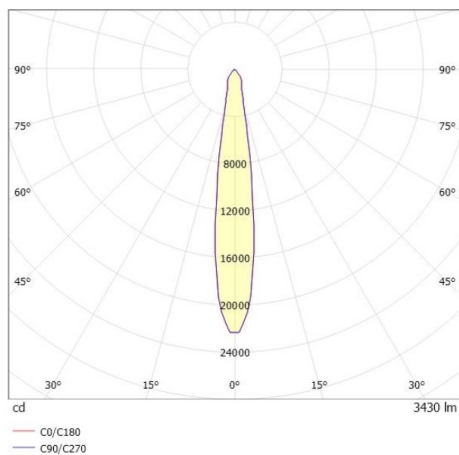

SHOP STAR LEAN

608-00302022404pv2

SHOPSTAR LEAN TRACK TRACK SPOTLIGHT WITH 3 PH ADAPTER made of aluminium, grey, similar to RAL 9006, high-efficiently vacuum deposited aluminium reflector beam 15°, light output direct, swiveling 350, tilting 90, with converter, max. 850mA, dimmability: Pulse-DALI, adapter/ceiling base grey, IP20

DRAWING

TECHNICAL DETAILS

System perform. [W]	34
Bulb type	LED
Luminous flux [lm]	3430
Current sec. [mA]	850
Colour temp. [K]	4000K
CRI	>90
Optics	vacuum deposited aluminium reflector
Designer	INHOUSE
Converter	with converter
Light output	direct
Beam angle [°]	15°
Voltage [V]	220-240V 50/60Hz
Material	aluminium
Length [mm]	253
Width [mm]	95
Height [mm]	150
Diameter [mm]	95
IP protection class	IP20
Voltage class	protection cl. II
Net weight [kg]	0,99
Colour lamp	grey
RAL	9006
Colour adapter/ceiling base	grey
EAN-Number	9010870129467
Lifetime [h]	L80 B10 50 000
Energy efficiency cl.	D
No. of luminaires B16A	50

LIGHT DISTRIBUTION CURVE

The values are rated values. Power and luminous flux are initially subject to a tolerance of +/- 10%. Colour temperature tolerance: +/- 150 K. The values apply to an ambient temperature of 25°C unless otherwise specified.