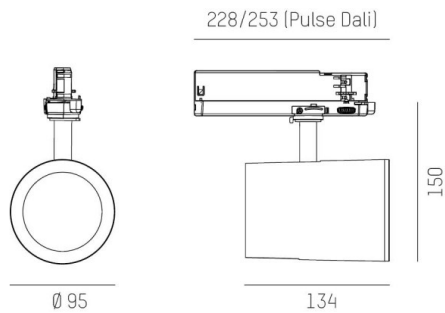

SHOP STAR LEAN

608-00302022404pv2

SHOPSTAR LEAN TRACK TRACK SPOTLIGHT WITH 3 PH ADAPTER made of aluminium, grey, similar to RAL 9006, high-efficiently vacuum deposited aluminium reflector beam 15°, light output direct, swiveling 350, tilting 90, with converter, max. 850mA, dimmability: Pulse-DALI, adapter/ceiling base grey, IP20

DRAWING

TECHNICAL DETAILS

System perform. [W]	34
Bulb type	LED
Luminous flux [lm]	3430
Current sec. [mA]	850
Colour temp. [K]	4000K
CRI	>90
Optics	vacuum deposited aluminium reflector
Designer	INHOUSE
Converter	with converter
Light output	direct
Beam angle [°]	15°
Voltage [V]	220-240V 50/60Hz
Material	aluminium
Length [mm]	253
Width [mm]	95
Height [mm]	150
Diameter [mm]	95
IP protection class	IP20
Voltage class	protection cl. II
Net weight [kg]	0,99
Colour lamp	grey
RAL	9006
Colour adapter/ceiling base	grey
EAN-Number	9010870129467
Lifetime [h]	L80 B10 50 000
Energy efficiency cl.	D
No. of luminaires B16A	50

LIGHT DISTRIBUTION CURVE

The values are rated values. Power and luminous flux are initially subject to a tolerance of +/- 10%. Colour temperature tolerance: +/- 150 K. The values apply to an ambient temperature of 25°C unless otherwise specified.