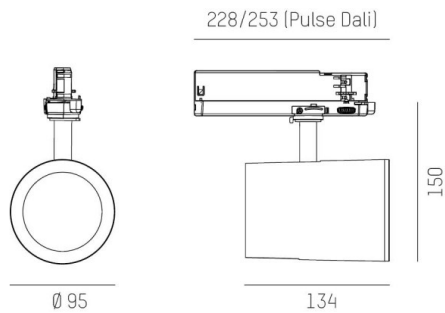

SHOP STAR LEAN

608-00302022405pv2

SHOPSTAR LEAN TRACK TRACK SPOTLIGHT WITH 3 PH ADAPTER made of aluminium, white, similar to RAL 9016,high-efficiently vacuum deposited aluminium reflector beam 15°, light output direct, swiveling 350, tilting 90, with converter, max. 850mA, dimmability: Pulse-DALI, adapter/ceiling base white, IP20

DRAWING

LIGHT DISTRIBUTION CURVE

TECHNICAL DETAILS

System perform. [W]	34
Bulb type	LED
Luminous flux [lm]	3430
Current sec. [mA]	850
Colour temp. [K]	4000K
CRI	>90
Optics	vacuum deposited aluminium reflector
Designer	INHOUSE
Converter	with converter
Light output	direct
Beam angle [°]	15°
Voltage [V]	220-240V 50/60Hz
Material	aluminium
Length [mm]	253
Width [mm]	95
Height [mm]	150
Diameter [mm]	95
IP protection class	IP20
Voltage class	protection cl. II
Net weight [kg]	0,99
Colour lamp	white
RAL	9016
Colour adapter/ceiling base	white
EAN-Number	9010870129481
Lifetime [h]	L80 B10 50 000
Energy efficiency cl.	D
No. of luminaires B16A	50