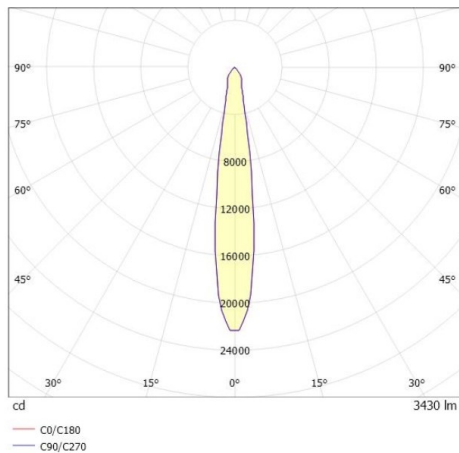

SHOP STAR LEAN

608-00302022405pv2

SHOPSTAR LEAN TRACK TRACK SPOTLIGHT WITH 3 PH ADAPTER made of aluminium, white, similar to RAL 9016,high-efficiently vacuum deposited aluminium reflector beam 15°, light output direct, swiveling 350, tilting 90, with converter, max. 850mA, dimmability: Pulse-DALI, adapter/ceiling base white, IP20

DRAWING

LIGHT DISTRIBUTION CURVE

TECHNICAL DETAILS

System perform. [W]	34
Bulb type	LED
Luminous flux [lm]	3430
Current sec. [mA]	850
Colour temp. [K]	4000K
CRI	>90
Optics	vacuum deposited aluminium reflector
Designer	INHOUSE
Converter	with converter
Light output	direct
Beam angle [°]	15°
Voltage [V]	220-240V 50/60Hz
Material	aluminium
Length [mm]	253
Width [mm]	95
Height [mm]	150
Diameter [mm]	95
IP protection class	IP20
Voltage class	protection cl. II
Net weight [kg]	0,99
Colour lamp	white
RAL	9016
Colour adapter/ceiling base	white
EAN-Number	9010870129481
Lifetime [h]	L80 B10 50 000
Energy efficiency cl.	D
No. of luminaires B16A	50

The values are rated values. Power and luminous flux are initially subject to a tolerance of +/- 10%. Colour temperature tolerance: +/- 150 K. The values apply to an ambient temperature of 25°C unless otherwise specified.