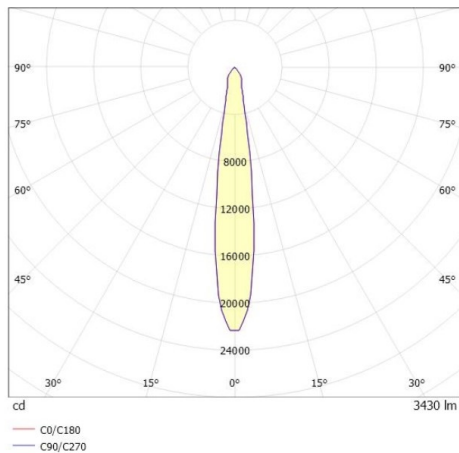

SHOP STAR LEAN

608-00302022406pv2

SHOPSTAR LEAN TRACK TRACK SPOTLIGHT WITH 3 PH ADAPTER made of aluminium, black, similar to RAL 9005,high-efficiently vacuum deposited aluminium reflector beam 15°, light output direct, swiveling 350, tilting 90, with converter, max. 850mA, dimmability: Pulse-DALI, adapter/ceiling base black, IP20

DRAWING

TECHNICAL DETAILS

System perform. [W]	34
Bulb type	LED
Luminous flux [lm]	3430
Current sec. [mA]	850
Colour temp. [K]	4000K
CRI	>90
Optics	vacuum deposited aluminium reflector
Designer	INHOUSE
Converter	with converter
Light output	direct
Beam angle [°]	15°
Voltage [V]	220-240V 50/60Hz
Material	aluminium
Length [mm]	253
Width [mm]	95
Height [mm]	150
Diameter [mm]	95
IP protection class	IP20
Voltage class	protection cl. II
Net weight [kg]	1,03
Colour lamp	black
RAL	9005
Colour adapter/ceiling base	black
EAN-Number	9010870129504
Lifetime [h]	L80 B10 50 000
Energy efficiency cl.	D
No. of luminaires B16A	50

LIGHT DISTRIBUTION CURVE

The values are rated values. Power and luminous flux are initially subject to a tolerance of +/- 10%. Colour temperature tolerance: +/- 150 K. The values apply to an ambient temperature of 25°C unless otherwise specified.