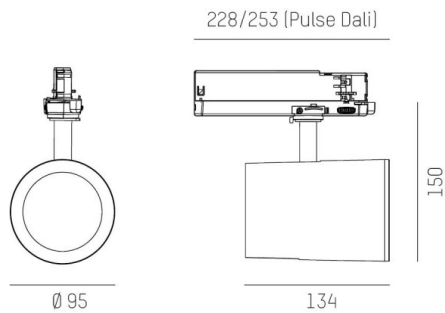

SHOP STAR LEAN

608-00302022406pv2

SHOPSTAR LEAN TRACK TRACK SPOTLIGHT WITH 3 PH ADAPTER made of aluminium, black, similar to RAL 9005,high-efficiently vacuum deposited aluminium reflector beam 15°, light output direct, swiveling 350, tilting 90, with converter, max. 850mA, dimmability: Pulse-DALI, adapter/ceiling base black, IP20

DRAWING

TECHNICAL DETAILS

System perform. [W]	34
Bulb type	LED
Luminous flux [lm]	3430
Current sec. [mA]	850
Colour temp. [K]	4000K
CRI	>90
Optics	vacuum deposited aluminium reflector
Designer	INHOUSE
Converter	with converter
Light output	direct
Beam angle [°]	15°
Voltage [V]	220-240V 50/60Hz
Material	aluminium
Length [mm]	253
Width [mm]	95
Height [mm]	150
Diameter [mm]	95
IP protection class	IP20
Voltage class	protection cl. II
Net weight [kg]	1,03
Colour lamp	black
RAL	9005
Colour adapter/ceiling base	black
EAN-Number	9010870129504
Lifetime [h]	L80 B10 50 000
Energy efficiency cl.	D
No. of luminaires B16A	50

LIGHT DISTRIBUTION CURVE

The values are rated values. Power and luminous flux are initially subject to a tolerance of +/- 10%. Colour temperature tolerance: +/- 150 K. The values apply to an ambient temperature of 25°C unless otherwise specified.