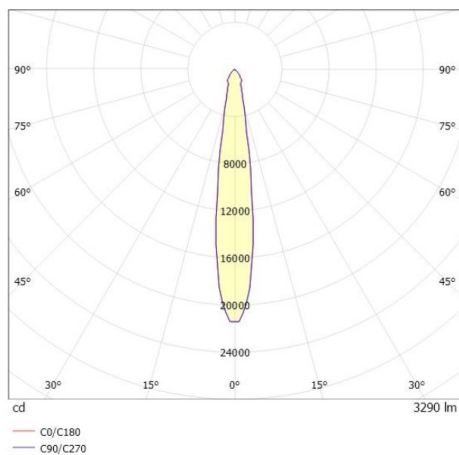

SHOP STAR LEAN

608-003020243060v2

SHOPSTAR LEAN TRACK TRACK SPOTLIGHT WITH 3 PH ADAPTER made of aluminium, black, similar to RAL 9005,high-efficiently vacuum deposited aluminium reflector beam 15°, light output direct, swiveling 350, tilting 90, with converter, max. 850mA, dimmability: not dimmable, adapter/ceiling base black, IP20

DRAWING

TECHNICAL DETAILS

System perform. [W]	34
Bulb type	LED
Luminous flux [lm]	3290
Current sec. [mA]	850
Colour temp. [K]	2700K
CRI	PREMIUM>90
Optics	vacuum deposited aluminium reflector
Designer	INHOUSE
Converter	with converter
Dimming	not dimmable
Light output	direct
Beam angle [°]	15°
Voltage [V]	220-240V 50/60Hz
Material	aluminium
Length [mm]	228
Width [mm]	95
Height [mm]	150
Diameter [mm]	95
IP protection class	IP20
Voltage class	protection cl. II
Net weight [kg]	0,98
Colour lamp	black
RAL	9005
Colour adapter/ceiling base	black
EAN-Number	9010870130463
Lifetime [h]	L80 B10 50 000
Energy efficiency cl.	E
No. of luminaires B16A	36

LIGHT DISTRIBUTION CURVE

The values are rated values. Power and luminous flux are initially subject to a tolerance of +/- 10%. Colour temperature tolerance: +/- 150 K. The values apply to an ambient temperature of 25°C unless otherwise specified.