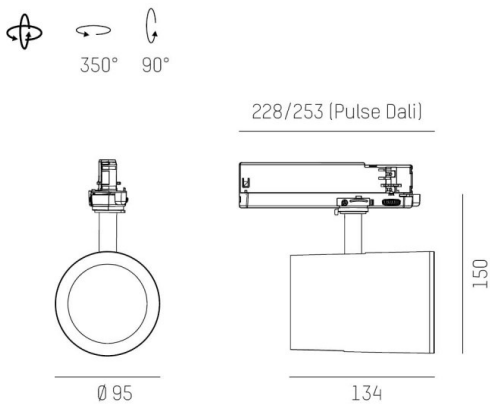

SHOP STAR LEAN

608-003020243060v2

SHOPSTAR LEAN TRACK TRACK SPOTLIGHT WITH 3 PH ADAPTER made of aluminium, black, similar to RAL 9005,high-efficiently vacuum deposited aluminium reflector beam 15°, light output direct, swiveling 350, tilting 90, with converter, max. 850mA, dimmability: not dimmable, adapter/ceiling base black, IP20

DRAWING

TECHNICAL DETAILS

System perform. [W]	34
Bulb type	LED
Luminous flux [lm]	3290
Current sec. [mA]	850
Colour temp. [K]	2700K
CRI	PREMIUM>90
Optics	vacuum deposited aluminium reflector
Designer	INHOUSE
Converter	with converter
Dimming	not dimmable
Light output	direct
Beam angle [°]	15°
Voltage [V]	220-240V 50/60Hz
Material	aluminium
Length [mm]	228
Width [mm]	95
Height [mm]	150
Diameter [mm]	95
IP protection class	IP20
Voltage class	protection cl. II
Net weight [kg]	0,98
Colour lamp	black
RAL	9005
Colour adapter/ceiling base	black
EAN-Number	9010870130463
Lifetime [h]	L80 B10 50 000
Energy efficiency cl.	E
No. of luminaires B16A	36

LIGHT DISTRIBUTION CURVE

The values are rated values. Power and luminous flux are initially subject to a tolerance of +/- 10%. Colour temperature tolerance: +/- 150 K. The values apply to an ambient temperature of 25°C unless otherwise specified.