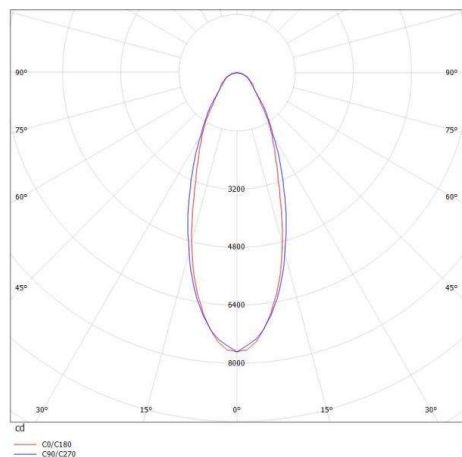

TRAIL

610-1251021416060

TRAIL LIGHT INSERT NB MOUNTING RAIL LIGHT INSERT made of aluminium, black, similar to RAL 9005, linear optics beam 30°, light output direct, UGR <25, with converter, max. 400mA, dimmability: not dimmable, through wiring 7-polig, IP20

DRAWING

TECHNICAL DETAILS

System perform. [W]	40
Bulb type	LED
Luminous flux [lm]	5820
Current sec. [mA]	400
Colour temp. [K]	6500K
CRI	>80
UGR	<25
Optics	high quality linear optics
Designer	INHOUSE
Converter	with converter
Dimming	not dimmable
Light output	direct
Beam angle [°]	30°
Voltage [V]	220-240V 50/60Hz
Through wiring	7-polig
Material	aluminium
Length [mm]	1137
Width [mm]	64
Height [mm]	16
IP protection class	IP20
Voltage class	protection cl. I
Shock resistance	IK06
Net weight [kg]	1,14
Colour lamp	black
RAL	9005
EAN-Number	9010506591866
Lifetime [h]	L90 B10 100 000
Ambient temperature	-20° bis +50°
Energy efficiency cl.	C
No. of luminaires B16A	24
IFS suitable	Yes

LIGHT DISTRIBUTION CURVE

The values are rated values. Power and luminous flux are initially subject to a tolerance of +/- 10%. Colour temperature tolerance: +/- 150 K. The values apply to an ambient temperature of 25°C unless otherwise specified.