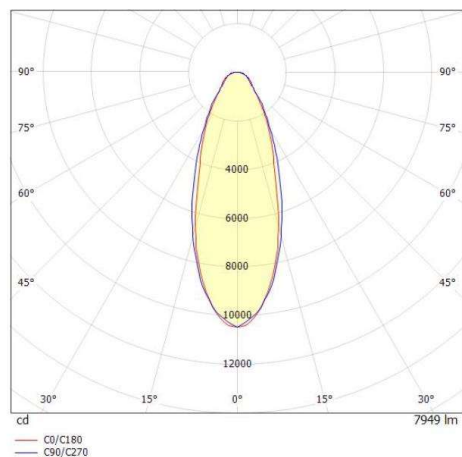

TRAIL

610-1251031417062

TRAIL LIGHT INSERT NB MOUNTING RAIL LIGHT INSERT made of aluminium, black, similar to RAL 9005, linear optics beam 30°, light output direct, UGR <28, with converter, max. 600mA, dimmability: DALI 2, through wiring 7-polig, IP20

DRAWING

TECHNICAL DETAILS

System perform. [W]	61
Bulb type	LED
Luminous flux [lm]	7950
Current sec. [mA]	600
Colour temp. [K]	3500K
CRI	>80
UGR	<28
Optics	high quality linear optics
Designer	INHOUSE
Converter	with converter
Light output	direct
Beam angle [°]	30°
Voltage [V]	220-240V 50/60Hz
Through wiring	7-polig
Material	aluminium
Length [mm]	1137
Width [mm]	64
Height [mm]	16
IP protection class	IP20
Voltage class	protection cl. I
Shock resistance	IK06
Net weight [kg]	1,21
Colour lamp	black
RAL	9005
EAN-Number	9010506594317
Lifetime [h]	L90 B10 70 000
Ambient temperature	-20° bis +50°
Energy efficiency cl.	C
No. of luminaires B16A	18
IFS suitable	Yes

LIGHT DISTRIBUTION CURVE

The values are rated values. Power and luminous flux are initially subject to a tolerance of +/- 10%. Colour temperature tolerance: +/- 150 K. The values apply to an ambient temperature of 25°C unless otherwise specified.