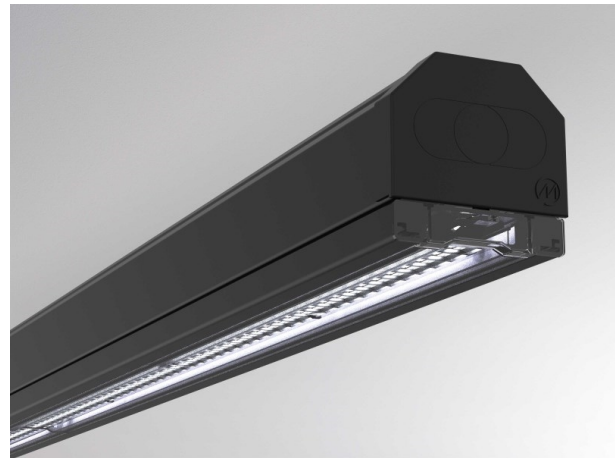

TRAIL

610-1252021314060

TRAIL LIGHT INSERT WB MOUNTING RAIL LIGHT INSERT made of aluminium, black, similar to RAL 9005, linear optics beam 90°, light output direct, UGR <28, with converter, max. 400mA, dimmability: not dimmable, through wiring 7-polig, IP20

DRAWING

TECHNICAL DETAILS

System perform. [W]	60
Bulb type	LED
Luminous flux [lm]	8750
Current sec. [mA]	400
Colour temp. [K]	4000K
CRI	>80
UGR	<28
Optics	high quality linear optics
Designer	INHOUSE
Converter	with converter
Dimming	not dimmable
Light output	direct
Beam angle [°]	90°
Voltage [V]	220-240V 50/60Hz
Through wiring	7-polig
Material	aluminium
Length [mm]	1696
Width [mm]	64
Height [mm]	16
IP protection class	IP20
Voltage class	protection cl. I
Shock resistance	IK06
Net weight [kg]	1,62
Colour lamp	black
RAL	9005
EAN-Number	9010506598773
Lifetime [h]	L90 B10 100 000
Ambient temperature	-20° bis +50°
Energy efficiency cl.	C
No. of luminaires B16A	24
IFS suitable	Yes