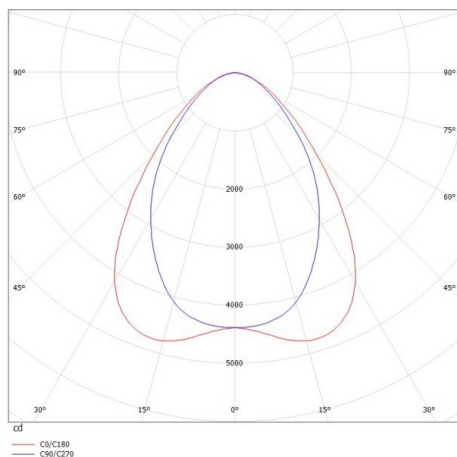

TRAIL

610-1252021314060

TRAIL LIGHT INSERT WB MOUNTING RAIL LIGHT INSERT made of aluminium, black, similar to RAL 9005, linear optics beam 90°, light output direct, UGR <28, with converter, max. 400mA, dimmability: not dimmable, through wiring 7-polig, IP20

DRAWING

TECHNICAL DETAILS

System perform. [W]	60
Bulb type	LED
Luminous flux [lm]	8750
Current sec. [mA]	400
Colour temp. [K]	4000K
CRI	>80
UGR	<28
Optics	high quality linear optics
Designer	INHOUSE
Converter	with converter
Dimming	not dimmable
Light output	direct
Beam angle [°]	90°
Voltage [V]	220-240V 50/60Hz
Through wiring	7-polig
Material	aluminium
Length [mm]	1696
Width [mm]	64
Height [mm]	16
IP protection class	IP20
Voltage class	protection cl. I
Shock resistance	IK06
Net weight [kg]	1,62
Colour lamp	black
RAL	9005
EAN-Number	9010506598773
Lifetime [h]	L90 B10 100 000
Ambient temperature	-20° bis +50°
Energy efficiency cl.	C
No. of luminaires B16A	24
IFS suitable	Yes

LIGHT DISTRIBUTION CURVE

The values are rated values. Power and luminous flux are initially subject to a tolerance of +/- 10%. Colour temperature tolerance: +/- 150 K. The values apply to an ambient temperature of 25°C unless otherwise specified.