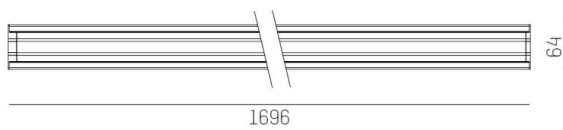

TRAIL

610-1252021314060

TRAIL LIGHT INSERT WB MOUNTING RAIL LIGHT INSERT made of aluminium, black, similar to RAL 9005, linear optics beam 90°, light output direct, UGR <28, with converter, max. 400mA, dimmability: not dimmable, through wiring 7-polig, IP20

DRAWING

TECHNICAL DETAILS

System perform. [W]	60
Bulb type	LED
Luminous flux [lm]	8750
Current sec. [mA]	400
Colour temp. [K]	4000K
CRI	>80
UGR	<28
Optics	high quality linear optics
Designer	INHOUSE
Converter	with converter
Dimming	not dimmable
Light output	direct
Beam angle [°]	90°
Voltage [V]	220-240V 50/60Hz
Through wiring	7-polig
Material	aluminium
Length [mm]	1696
Width [mm]	64
Height [mm]	16
IP protection class	IP20
Voltage class	protection cl. I
Shock resistance	IK06
Net weight [kg]	1,62
Colour lamp	black
RAL	9005
EAN-Number	9010506598773
Lifetime [h]	L90 B10 100 000
Ambient temperature	-20° bis +50°
Energy efficiency cl.	C
No. of luminaires B16A	24
IFS suitable	Yes