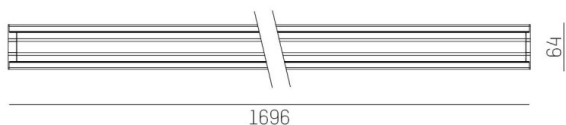

TRAIL

610-1252021317060

TRAIL LIGHT INSERT WB MOUNTING RAIL LIGHT INSERT made of aluminium, black, similar to RAL 9005, linear optics beam 90°, light output direct, UGR <28, with converter, max. 400mA, dimmability: not dimmable, through wiring 7-polig, IP20

DRAWING

TECHNICAL DETAILS

System perform. [W]	60
Bulb type	LED
Luminous flux [lm]	8300
Current sec. [mA]	400
Colour temp. [K]	3500K
CRI	>80
UGR	<28
Optics	high quality linear optics
Designer	INHOUSE
Converter	with converter
Dimming	not dimmable
Light output	direct
Beam angle [°]	90°
Voltage [V]	220-240V 50/60Hz
Through wiring	7-polig
Material	aluminium
Length [mm]	1696
Width [mm]	64
Height [mm]	16
IP protection class	IP20
Voltage class	protection cl. I
Shock resistance	IK06
Net weight [kg]	1,62
Colour lamp	black
RAL	9005
EAN-Number	9010506598896
Lifetime [h]	L90 B10 100 000
Ambient temperature	-20° bis +50°
Energy efficiency cl.	C
No. of luminaires B16A	24
IFS suitable	Yes