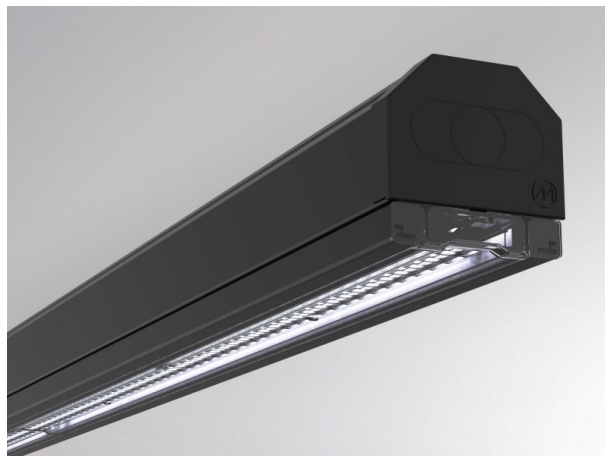

TRAIL

610-1252021317060

TRAIL LIGHT INSERT WB MOUNTING RAIL LIGHT INSERT made of aluminium, black, similar to RAL 9005, linear optics beam 90°, light output direct, UGR <28, with converter, max. 400mA, dimmability: not dimmable, through wiring 7-polig, IP20

DRAWING

TECHNICAL DETAILS

System perform. [W]	60
Bulb type	LED
Luminous flux [lm]	8300
Current sec. [mA]	400
Colour temp. [K]	3500K
CRI	>80
UGR	<28
Optics	high quality linear optics
Designer	INHOUSE
Converter	with converter
Dimming	not dimmable
Light output	direct
Beam angle [°]	90°
Voltage [V]	220-240V 50/60Hz
Through wiring	7-polig
Material	aluminium
Length [mm]	1696
Width [mm]	64
Height [mm]	16
IP protection class	IP20
Voltage class	protection cl. I
Shock resistance	IK06
Net weight [kg]	1,62
Colour lamp	black
RAL	9005
EAN-Number	9010506598896
Lifetime [h]	L90 B10 100 000
Ambient temperature	-20° bis +50°
Energy efficiency cl.	C
No. of luminaires B16A	24
IFS suitable	Yes