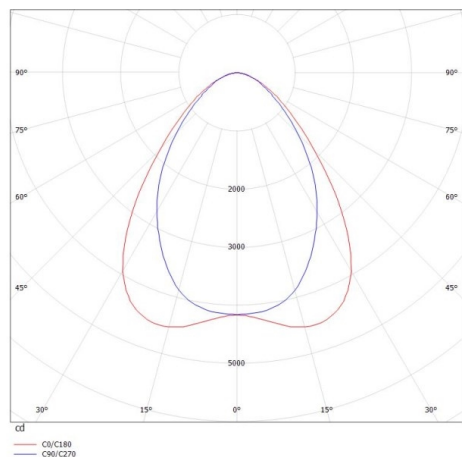

TRAIL

610-1252021317060

TRAIL LIGHT INSERT WB MOUNTING RAIL LIGHT INSERT made of aluminium, black, similar to RAL 9005, linear optics beam 90°, light output direct, UGR <28, with converter, max. 400mA, dimmability: not dimmable, through wiring 7-polig, IP20

DRAWING

TECHNICAL DETAILS

System perform. [W]	60
Bulb type	LED
Luminous flux [lm]	8300
Current sec. [mA]	400
Colour temp. [K]	3500K
CRI	>80
UGR	<28
Optics	high quality linear optics
Designer	INHOUSE
Converter	with converter
Dimming	not dimmable
Light output	direct
Beam angle [°]	90°
Voltage [V]	220-240V 50/60Hz
Through wiring	7-polig
Material	aluminium
Length [mm]	1696
Width [mm]	64
Height [mm]	16
IP protection class	IP20
Voltage class	protection cl. I
Shock resistance	IK06
Net weight [kg]	1,62
Colour lamp	black
RAL	9005
EAN-Number	9010506598896
Lifetime [h]	L90 B10 100 000
Ambient temperature	-20° bis +50°
Energy efficiency cl.	C
No. of luminaires B16A	24
IFS suitable	Yes

LIGHT DISTRIBUTION CURVE

The values are rated values. Power and luminous flux are initially subject to a tolerance of +/- 10%. Colour temperature tolerance: +/- 150 K. The values apply to an ambient temperature of 25°C unless otherwise specified.