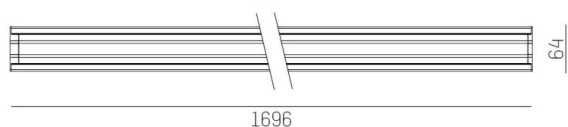

TRAIL

610-1252031215060

TRAIL LIGHT INSERT DA MOUNTING RAIL LIGHT INSERT made of aluminium, black, similar to RAL 9005, linear optics beam double asymmetric, light output direct, with converter, max. 600mA, dimmability: not dimmable, through wiring 7-polig, IP20

DRAWING

TECHNICAL DETAILS

System perform. [W]	92
Bulb type	LED
Luminous flux [lm]	11990
Current sec. [mA]	600
Colour temp. [K]	5000K
CRI	>80
Optics	high quality linear optics
Designer	INHOUSE
Converter	with converter
Dimming	not dimmable
Light output	direct
Beam angle [°]	double asym
Voltage [V]	220-240V 50/60Hz
Through wiring	7-polig
Material	aluminium
Length [mm]	1696
Width [mm]	64
Height [mm]	16
IP protection class	IP20
Voltage class	protection cl. I
Shock resistance	IK06
Net weight [kg]	1,62
Colour lamp	black
RAL	9005
EAN-Number	9010506613360
Lifetime [h]	L90 B10 70 000
Ambient temperature	-20° bis +50°
Energy efficiency cl.	C
No. of luminaires B16A	22
IFS suitable	Yes