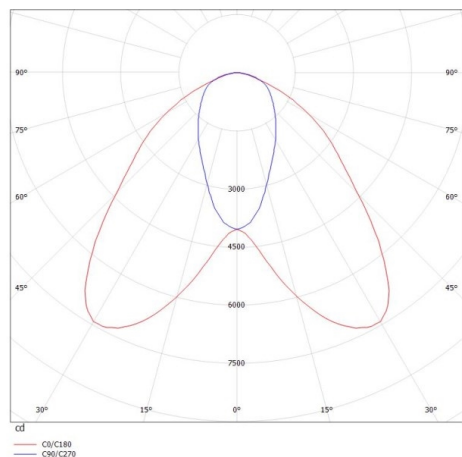

TRAIL

610-1252031215060

TRAIL LIGHT INSERT DA MOUNTING RAIL LIGHT INSERT made of aluminium, black, similar to RAL 9005, linear optics beam double asymmetric, light output direct, with converter, max. 600mA, dimmability: not dimmable, through wiring 7-polig, IP20

DRAWING

TECHNICAL DETAILS

System perform. [W]	92
Bulb type	LED
Luminous flux [lm]	11990
Current sec. [mA]	600
Colour temp. [K]	5000K
CRI	>80
Optics	high quality linear optics
Designer	INHOUSE
Converter	with converter
Dimming	not dimmable
Light output	direct
Beam angle [°]	double asym
Voltage [V]	220-240V 50/60Hz
Through wiring	7-polig
Material	aluminium
Length [mm]	1696
Width [mm]	64
Height [mm]	16
IP protection class	IP20
Voltage class	protection cl. I
Shock resistance	IK06
Net weight [kg]	1,62
Colour lamp	black
RAL	9005
EAN-Number	9010506613360
Lifetime [h]	L90 B10 70 000
Ambient temperature	-20° bis +50°
Energy efficiency cl.	C
No. of luminaires B16A	22
IFS suitable	Yes

LIGHT DISTRIBUTION CURVE

The values are rated values. Power and luminous flux are initially subject to a tolerance of +/- 10%. Colour temperature tolerance: +/- 150 K. The values apply to an ambient temperature of 25°C unless otherwise specified.