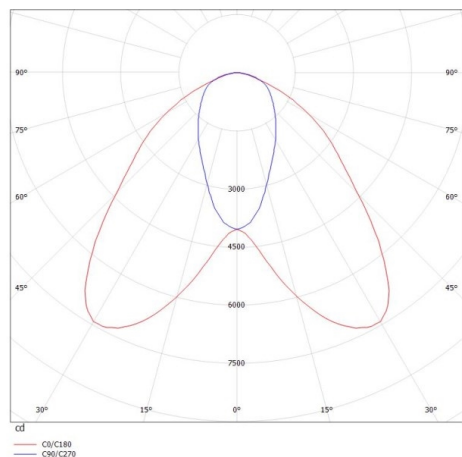

TRAIL

610-1252031216060

TRAIL LIGHT INSERT DA MOUNTING RAIL LIGHT INSERT made of aluminium, black, similar to RAL 9005, linear optics beam double asymmetric, light output direct, with converter, max. 600mA, dimmability: not dimmable, through wiring 7-polig, IP20

DRAWING

TECHNICAL DETAILS

System perform. [W]	92
Bulb type	LED
Luminous flux [lm]	11990
Current sec. [mA]	600
Colour temp. [K]	6500K
CRI	>80
Optics	high quality linear optics
Designer	INHOUSE
Converter	with converter
Dimming	not dimmable
Light output	direct
Beam angle [°]	double asym
Voltage [V]	220-240V 50/60Hz
Through wiring	7-polig
Material	aluminium
Length [mm]	1696
Width [mm]	64
Height [mm]	16
IP protection class	IP20
Voltage class	protection cl. I
Shock resistance	IK06
Net weight [kg]	1,62
Colour lamp	black
RAL	9005
EAN-Number	9010506600995
Lifetime [h]	L90 B10 70 000
Ambient temperature	-20° bis +50°
Energy efficiency cl.	C
No. of luminaires B16A	22
IFS suitable	Yes

LIGHT DISTRIBUTION CURVE

The values are rated values. Power and luminous flux are initially subject to a tolerance of +/- 10%. Colour temperature tolerance: +/- 150 K. The values apply to an ambient temperature of 25°C unless otherwise specified.