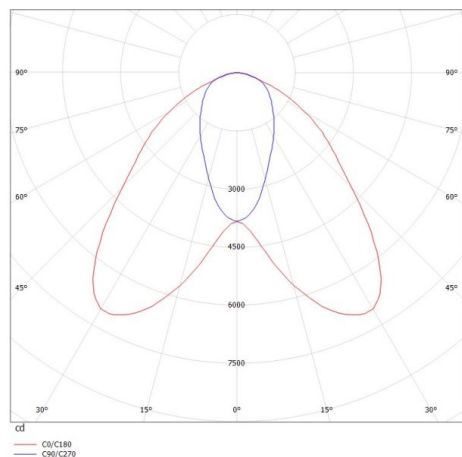

TRAIL

610-1252031217060

TRAIL LIGHT INSERT DA MOUNTING RAIL LIGHT INSERT made of aluminium, black, similar to RAL 9005, linear optics beam double asymmetric, light output direct, with converter, max. 600mA, dimmability: not dimmable, through wiring 7-polig, IP20

DRAWING

TECHNICAL DETAILS

System perform. [W]	92
Bulb type	LED
Luminous flux [lm]	11380
Current sec. [mA]	600
Colour temp. [K]	3500K
CRI	>80
Optics	high quality linear optics
Designer	INHOUSE
Converter	with converter
Dimming	not dimmable
Light output	direct
Beam angle [°]	double asym
Voltage [V]	220-240V 50/60Hz
Through wiring	7-polig
Material	aluminium
Length [mm]	1696
Width [mm]	64
Height [mm]	16
IP protection class	IP20
Voltage class	protection cl. I
Shock resistance	IK06
Net weight [kg]	1,62
Colour lamp	black
RAL	9005
EAN-Number	9010506601053
Lifetime [h]	L90 B10 70 000
Ambient temperature	-20° bis +50°
Energy efficiency cl.	C
No. of luminaires B16A	22
IFS suitable	Yes

LIGHT DISTRIBUTION CURVE

The values are rated values. Power and luminous flux are initially subject to a tolerance of +/- 10%. Colour temperature tolerance: +/- 150 K. The values apply to an ambient temperature of 25°C unless otherwise specified.