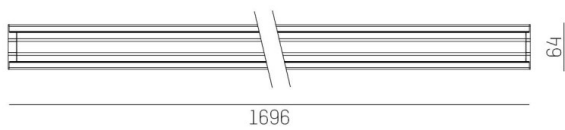

TRAIL

610-1252031219060

TRAIL LIGHT INSERT DA MOUNTING RAIL LIGHT INSERT made of aluminium, black, similar to RAL 9005, linear optics beam double asymmetric, light output direct, with converter, max. 600mA, dimmability: not dimmable, through wiring 7-polig, IP20

DRAWING

TECHNICAL DETAILS

System perform. [W]	92
Bulb type	LED
Luminous flux [lm]	11380
Current sec. [mA]	600
Colour temp. [K]	3000K
CRI	>80
Optics	high quality linear optics
Designer	INHOUSE
Converter	with converter
Dimming	not dimmable
Light output	direct
Beam angle [°]	double asym
Voltage [V]	220-240V 50/60Hz
Through wiring	7-polig
Material	aluminium

Length [mm]	1696
Width [mm]	64
Height [mm]	16
IP protection class	IP20
Voltage class	protection cl. I
Shock resistance	IK06
Net weight [kg]	1,62

LIGHT DISTRIBUTION CURVE

Colour lamp	black
RAL	9005
EAN-Number	901050601114
Lifetime [h]	L90 B10 70 000
Ambient temperature	-20° bis +50°
Energy efficiency cl.	C
No. of luminaires B16A	22
IFS suitable	Yes