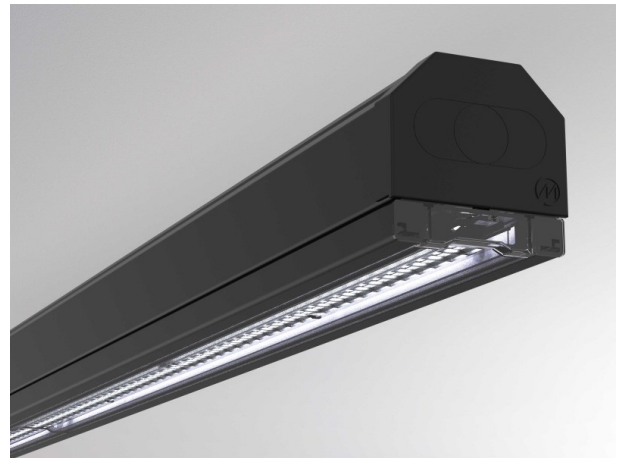

TRAIL

610-1252031219060

TRAIL LIGHT INSERT DA MOUNTING RAIL LIGHT INSERT made of aluminium, black, similar to RAL 9005, linear optics beam double asymmetric, light output direct, with converter, max. 600mA, dimmability: not dimmable, through wiring 7-polig, IP20

DRAWING

TECHNICAL DETAILS

System perform. [W]	92
Bulb type	LED
Luminous flux [lm]	11380
Current sec. [mA]	600
Colour temp. [K]	3000K
CRI	>80
Optics	high quality linear optics
Designer	INHOUSE
Converter	with converter
Dimming	not dimmable
Light output	direct
Beam angle [°]	double asym
Voltage [V]	220-240V 50/60Hz
Through wiring	7-polig
Material	aluminium

Length [mm]	1696
Width [mm]	64
Height [mm]	16
IP protection class	IP20
Voltage class	protection cl. I
Shock resistance	IK06
Net weight [kg]	1,62

LIGHT DISTRIBUTION CURVE

Colour lamp	black
RAL	9005
EAN-Number	901050601114
Lifetime [h]	L90 B10 70 000
Ambient temperature	-20° bis +50°
Energy efficiency cl.	C
No. of luminaires B16A	22
IFS suitable	Yes