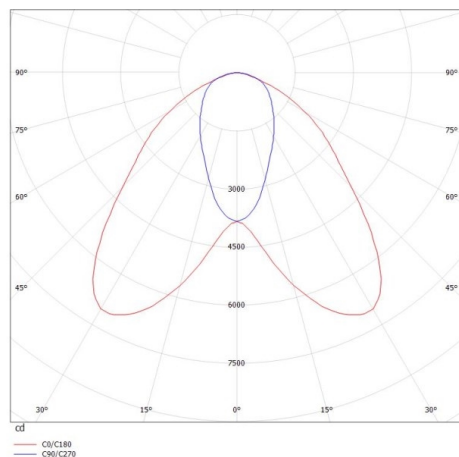

DRAWING

TECHNICAL DETAILS

System perform. [W]	92
Bulb type	LED
Luminous flux [lm]	11380
Current sec. [mA]	600
Colour temp. [K]	3000K
CRI	>80
Optics	high quality linear optics
Designer	INHOUSE
Converter	with converter
Dimming	not dimmable
Light output	direct
Beam angle [°]	double asym
Voltage [V]	220-240V 50/60Hz
Through wiring	7-polig
Material	aluminium

Length [mm]	1696
Width [mm]	64
Height [mm]	16
IP protection class	IP20
Voltage class	protection cl. I
Shock resistance	IK06
Net weight [kg]	1,62

LIGHT DISTRIBUTION CURVE

Colour lamp	black
RAL	9005
EAN-Number	901050601114
Lifetime [h]	L90 B10 70 000
Ambient temperature	-20° bis +50°
Energy efficiency cl.	C
No. of luminaires B16A	22
IFS suitable	Yes