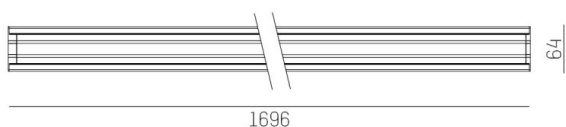

TRAIL

610-1252031316060

TRAIL LIGHT INSERT WB MOUNTING RAIL LIGHT INSERT made of aluminium, black, similar to RAL 9005, linear optics beam 90°, light output direct, UGR <28, with converter, max. 600mA, dimmability: not dimmable, through wiring 7-polig, IP20

DRAWING

TECHNICAL DETAILS

System perform. [W]	92
Bulb type	LED
Luminous flux [lm]	12590
Current sec. [mA]	600
Colour temp. [K]	6500K
CRI	>80
UGR	<28
Optics	high quality linear optics
Designer	INHOUSE
Converter	with converter
Dimming	not dimmable
Light output	direct
Beam angle [°]	90°
Voltage [V]	220-240V 50/60Hz
Through wiring	7-polig
Material	aluminium
Length [mm]	1696
Width [mm]	64
Height [mm]	16
IP protection class	IP20
Voltage class	protection cl. I
Shock resistance	IK06
Net weight [kg]	1,62
Colour lamp	black
RAL	9005
EAN-Number	9010506601237
Lifetime [h]	L90 B10 70 000
Ambient temperature	-20° bis +50°
Energy efficiency cl.	C
No. of luminaires B16A	22
IFS suitable	Yes