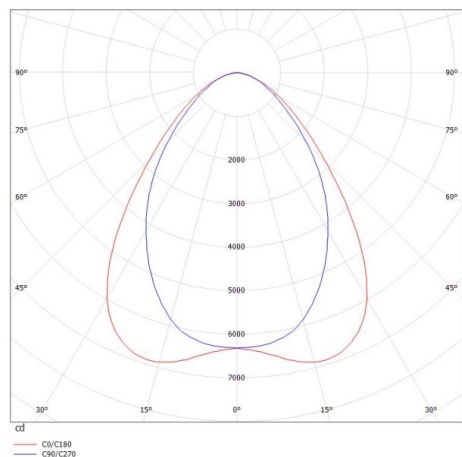

TRAIL

610-1252031316060

TRAIL LIGHT INSERT WB MOUNTING RAIL LIGHT INSERT made of aluminium, black, similar to RAL 9005, linear optics beam 90°, light output direct, UGR <28, with converter, max. 600mA, dimmability: not dimmable, through wiring 7-polig, IP20

DRAWING

TECHNICAL DETAILS

System perform. [W]	92
Bulb type	LED
Luminous flux [lm]	12590
Current sec. [mA]	600
Colour temp. [K]	6500K
CRI	>80
UGR	<28
Optics	high quality linear optics
Designer	INHOUSE
Converter	with converter
Dimming	not dimmable
Light output	direct
Beam angle [°]	90°
Voltage [V]	220-240V 50/60Hz
Through wiring	7-polig
Material	aluminium
Length [mm]	1696
Width [mm]	64
Height [mm]	16
IP protection class	IP20
Voltage class	protection cl. I
Shock resistance	IK06
Net weight [kg]	1,62
Colour lamp	black
RAL	9005
EAN-Number	9010506601237
Lifetime [h]	L90 B10 70 000
Ambient temperature	-20° bis +50°
Energy efficiency cl.	C
No. of luminaires B16A	22
IFS suitable	Yes

LIGHT DISTRIBUTION CURVE

The values are rated values. Power and luminous flux are initially subject to a tolerance of +/- 10%. Colour temperature tolerance: +/- 150 K. The values apply to an ambient temperature of 25°C unless otherwise specified.