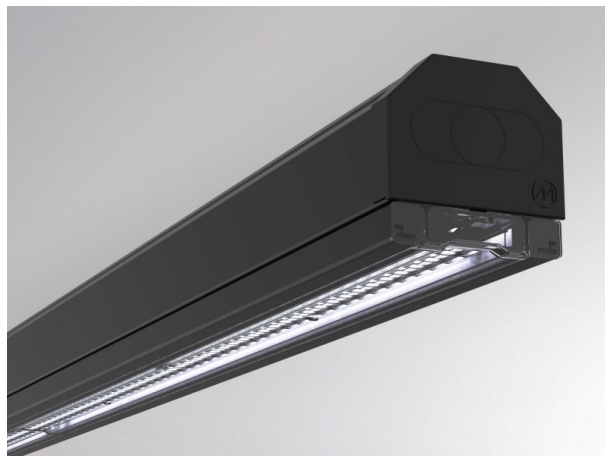

TRAIL

610-1252031316060

TRAIL LIGHT INSERT WB MOUNTING RAIL LIGHT INSERT made of aluminium, black, similar to RAL 9005, linear optics beam 90°, light output direct, UGR <28, with converter, max. 600mA, dimmability: not dimmable, through wiring 7-polig, IP20

DRAWING

TECHNICAL DETAILS

System perform. [W]	92
Bulb type	LED
Luminous flux [lm]	12590
Current sec. [mA]	600
Colour temp. [K]	6500K
CRI	>80
UGR	<28
Optics	high quality linear optics
Designer	INHOUSE
Converter	with converter
Dimming	not dimmable
Light output	direct
Beam angle [°]	90°
Voltage [V]	220-240V 50/60Hz
Through wiring	7-polig
Material	aluminium
Length [mm]	1696
Width [mm]	64
Height [mm]	16
IP protection class	IP20
Voltage class	protection cl. I
Shock resistance	IK06
Net weight [kg]	1,62
Colour lamp	black
RAL	9005
EAN-Number	9010506601237
Lifetime [h]	L90 B10 70 000
Ambient temperature	-20° bis +50°
Energy efficiency cl.	C
No. of luminaires B16A	22
IFS suitable	Yes