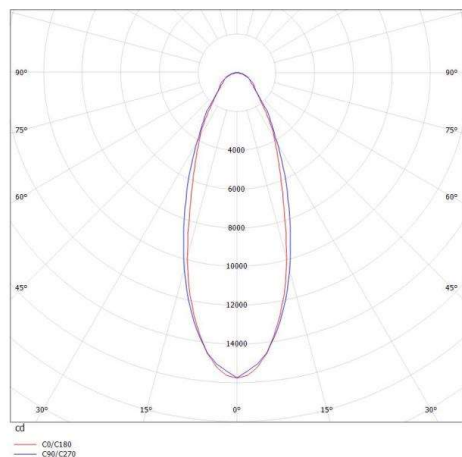

TRAIL

610-1252031417060

TRAIL LIGHT INSERT MOUNTING RAIL LIGHT INSERT made of aluminium, black, similar to RAL 9005, linear optics beam 30°, light output direct, with converter, max. 600mA, dimmability: not dimmable, through wiring 7-polig, IP20

DRAWING

TECHNICAL DETAILS

System perform. [W]	92
Bulb type	LED
Luminous flux [lm]	11930
Current sec. [mA]	600
Colour temp. [K]	3500K
CRI	>80
Optics	high quality linear optics
Designer	INHOUSE
Converter	with converter
Dimming	not dimmable
Light output	direct
Beam angle [°]	30°
Voltage [V]	220-240V 50/60Hz
Through wiring	7-polig
Material	aluminium
Length [mm]	1696
Width [mm]	64
Height [mm]	16
IP protection class	IP20
Voltage class	protection cl. I
Shock resistance	IK06
Net weight [kg]	1,58
Color lamp	black
RAL	9005
EAN-Number	9010506601534
Lifetime [h]	L90 B10 50 000
Energy efficiency cl.	C
No. of luminaires B16A	22

LIGHT DISTRIBUTION CURVE

The values are rated values. Power and luminous flux are initially subject to a tolerance of +/- 10%. Colour temperature tolerance: +/- 150 K. The values apply to an ambient temperature of 25°C unless otherwise specified.