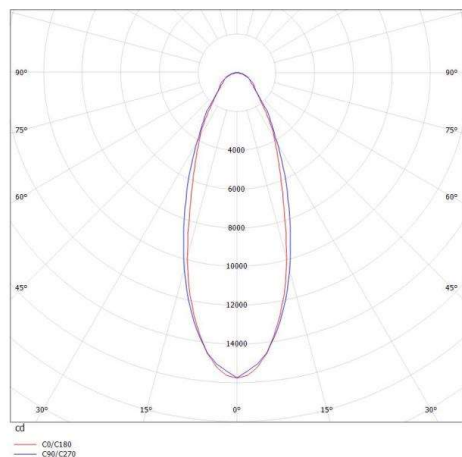

**TRAIL**

**610-1252031419060**

TRAIL LIGHT INSERT MOUNTING RAIL LIGHT INSERT made of aluminium, black, similar to RAL 9005, linear optics beam 30°, light output direct, with converter, max. 600mA, dimmability: not dimmable, through wiring 7-polig, IP20

**DRAWING**

**TECHNICAL DETAILS**

System perform. [W]	92
Bulb type	LED
Luminous flux [lm]	11930
Current sec. [mA]	600
Colour temp. [K]	3000K
CRI	>80
Optics	high quality linear optics
Designer	INHOUSE
Converter	with converter
Dimming	not dimmable
Light output	direct
Beam angle [°]	30°
Voltage [V]	220-240V 50/60Hz
Through wiring	7-polig
Material	aluminium
Length [mm]	1696
Width [mm]	64
Height [mm]	16
IP protection class	IP20
Voltage class	protection cl. I
Shock resistance	IK06
Net weight [kg]	1,58
Color lamp	black
RAL	9005
EAN-Number	9010506601596
Lifetime [h]	L90 B10 50 000
Energy efficiency cl.	C
No. of luminaires B16A	22

**LIGHT DISTRIBUTION CURVE**

The values are rated values. Power and luminous flux are initially subject to a tolerance of +/- 10%. Colour temperature tolerance: +/- 150 K. The values apply to an ambient temperature of 25°C unless otherwise specified.