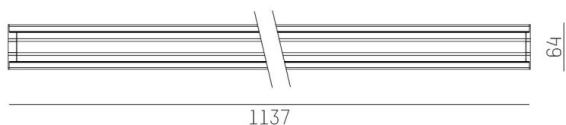

TRAIL

610-1254031714060

TRAIL LIGHT INSERT IP54 WB UGR MOUNTING RAIL LIGHT INSERT made of aluminium, black, similar to RAL 9005, linear optics beam 90°, light output direct, with converter, max. 600mA, dimmability: not dimmable, through wiring 7-polig, IP54

DRAWING

TECHNICAL DETAILS

System perform. [W]	61
Bulb type	LED
Current sec. [mA]	600
Colour temp. [K]	4000K
CRI	>80
Optics	high quality linear optics
Designer	INHOUSE
Converter	with converter
Dimming	not dimmable
Light output	direct
Beam angle [°]	90°
Voltage [V]	220-240V 50/60Hz
Through wiring	7-polig
Material	aluminium
Length [mm]	1137
Width [mm]	64
Height [mm]	25
IP protection class	IP54
Voltage class	protection cl. I
Shock resistance	IK06
Net weight [kg]	1,40
Colour lamp	black
RAL	9005
EAN-Number	9010870181151
Lifetime [h]	L90 B10 70 000
Ambient temperature	-20° bis +50°
Energy efficiency cl.	C
No. of luminaires B16A	22
IFS suitable	Yes