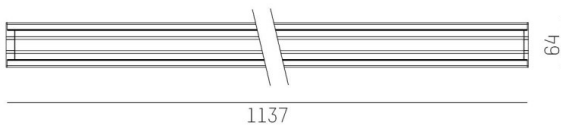

TRAIL

610-1254031715060

TRAIL LIGHT INSERT IP54 WB UGR MOUNTING RAIL LIGHT INSERT made of aluminium, black, similar to RAL 9005, linear optics beam 90°, light output direct, with converter, max. 600mA, dimmability: not dimmable, through wiring 7-polig, IP54

DRAWING

TECHNICAL DETAILS

System perform. [W]	61
Bulb type	LED
Current sec. [mA]	600
Colour temp. [K]	5000K
CRI	>80
Optics	high quality linear optics
Designer	INHOUSE
Converter	with converter
Dimming	not dimmable
Light output	direct
Beam angle [°]	90°
Voltage [V]	220-240V 50/60Hz
Through wiring	7-polig
Material	aluminium
Length [mm]	1137
Width [mm]	64
Height [mm]	25
IP protection class	IP54
Voltage class	protection cl. I
Shock resistance	IK06
Net weight [kg]	1,40
Colour lamp	black
RAL	9005
EAN-Number	9010870181175
Lifetime [h]	L90 B10 70 000
Ambient temperature	-20° bis +50°
Energy efficiency cl.	C
No. of luminaires B16A	22
IFS suitable	Yes